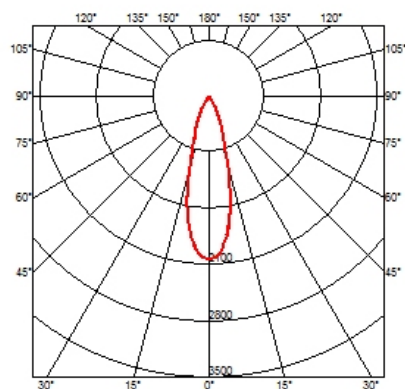

CERTIFICATIONS