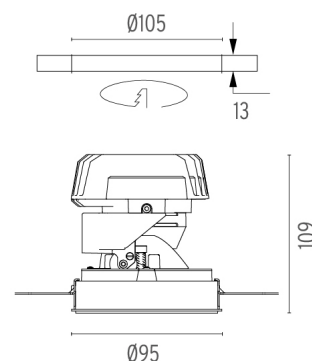

LIGHT SHOOTER HP ADJUSTABLE NO TRIM DIMMABLE

Number of heads	1
Mounting	Ceiling recessed
Lamps description	Power LED 11W 1060 lm 3000K CRI 90
Luminaire luminous flux	Extreme Cut-off. See reference number
Voltage (V)	220/240
Environment	Indoor
Notes	LED: All the models include an accessory for IP54. Pre-installation frame included in No Trim versions.

OPTICAL

Aiming	Adjustable
Light distribution symmetry	Symmetric
Beam angle	29° Flood

ELECTRICAL

Transformer availability	Included
Transformer mounting	Remote
Transformer type	Electronic, Electronic dimmable, Electronic dimmable I-10V, Electronic dimmable dali
Emergency	Without
Insulation class	Class II

PHYSICAL

Cutout diameter (mm)	105
Recessed depth (mm)	170
Construction material	Aluminium
Weight (kg)	0,45

designed by FLOS Architectural

High-performance embedded light fixture for LED light source. Remote 220-240V power supply included.

- 03.6571.40.ADA - 598lm White
- 03.6571.14.ADA - 598lm Black

CERTIFICATIONS