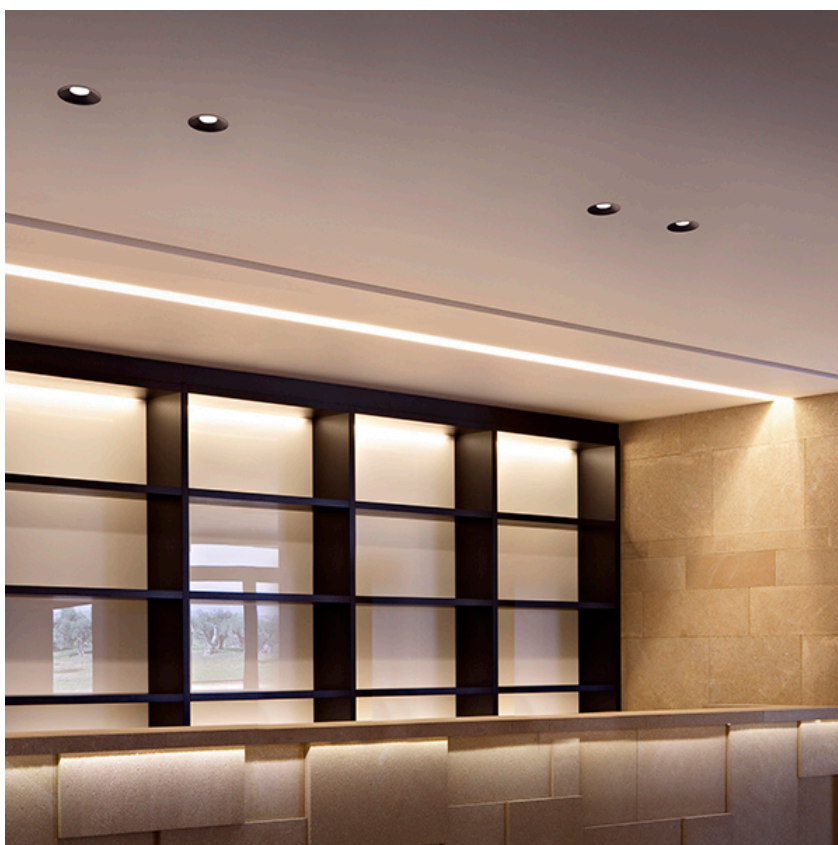

LIGHT SHOOTER HP ADJUSTABLE NO TRIM DIMMABLE

Number of heads	1
Mounting	Ceiling recessed
Lamps description	Power LED 11W 1060 lm 3000K CRI 90
Luminaire luminous flux	Extreme Cut-off. See reference number
Voltage (V)	220/240
Environment	Indoor
Notes	LED: All the models include an accessory for IP54. Pre-installation frame included in No Trim versions.

OPTICAL

Aiming	Adjustable
Light distribution symmetry	Symmetric
Beam angle	29° Flood

ELECTRICAL

Transformer availability	Included
Transformer mounting	Remote
Transformer type	Electronic, Electronic dimmable, Electronic dimmable I-10V, Electronic dimmable dali
Emergency	Without
Insulation class	Class II

PHYSICAL

Cutout diameter (mm)	105
Recessed depth (mm)	170
Construction material	Aluminium
Weight (kg)	0,45

designed by FLOS Architectural

High-performance embedded light fixture for LED light source. Remote 220-240V power supply included.

- 03.6571.40.ADA - 598lm White
- 03.6571.14.ADA - 598lm Black

CERTIFICATIONS