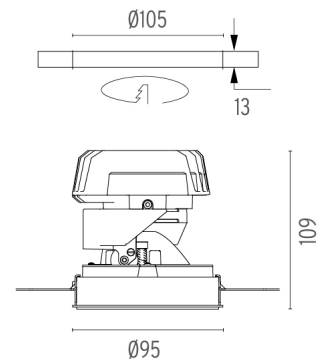

FLOS

Light Shooter HP Adjustable No Trim . Accessories

Optical

08.8041.68

Elliptical light distribution lens

Elliptical light distribution lens in 4mm thick tempered glass.

08.8412.14

Honeycomb

"Honeycomb" anti-glare grid made of aluminium cells.

High-performance embedded light fixture for LED light source. Remote 220-240V power supply included.

- 03.6571.40A - 598lm White
- 03.6571.14A - 598lm Black

Light Shooter HP Adjustable No Trim . Lamps

Power LED

Lamp category:

LED

Socket:

Special base

Lamp type:

Power LED

CERTIFICATIONS