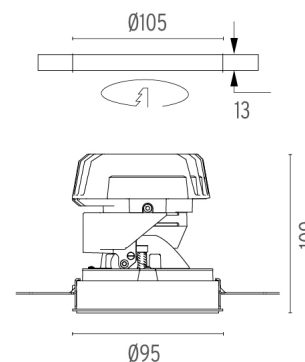

LIGHT SHOOTER HP ADJUSTABLE NO TRIM

Number of heads	1
Mounting	Ceiling recessed
Lamps description	Power LED 11W 1060 lm 3000K CRI 90
Luminaire luminous flux	Extreme Cut-off. See reference number
Voltage (V)	220/240
Environment	Indoor
Notes	LED: All the models include an accessory for IP54. Pre-installation frame included in No Trim versions.

OPTICAL

Aiming	Adjustable
Light distribution symmetry	Symmetric
Beam angle	29° Flood

ELECTRICAL

Transformer availability	Included
Transformer mounting	Remote
Transformer type	Electronic
Emergency	Without
Insulation class	Class II

PHYSICAL

Cutout diameter (mm)	105
Recessed depth (mm)	170
Construction material	Aluminium
Weight (kg)	0,45

High-performance embedded light fixture for LED light source. Remote 220-240V power supply included.

- 03.6571.40A - 598lm White
- 03.6571.14A - 598lm Black

CERTIFICATIONS