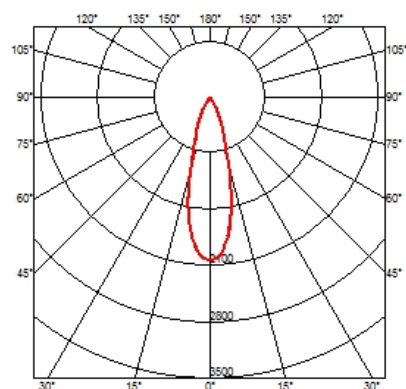

CERTIFICATIONS