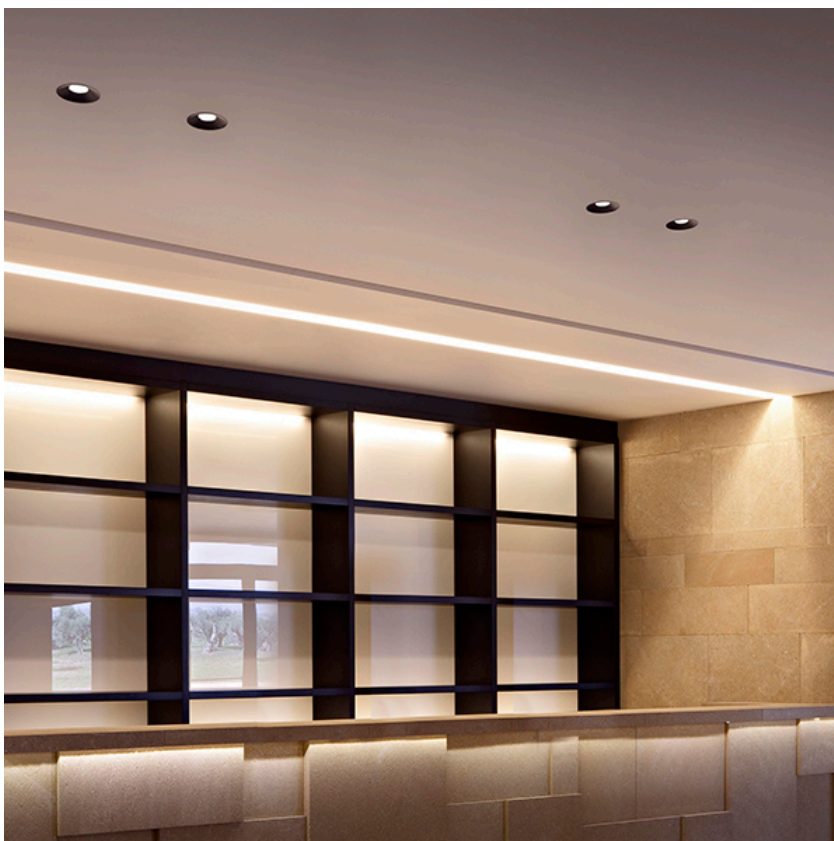

CERTIFICATIONS