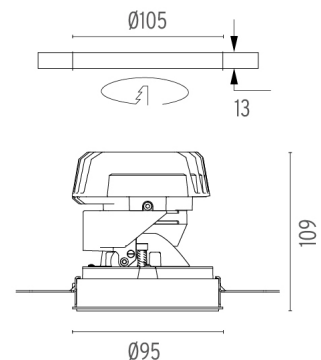

LIGHT SHOOTER HP ADJUSTABLE NO TRIM

Number of heads	1
Mounting	Ceiling recessed
Lamps description	Power LED 11W 1060 lm 3000K CRI 90
Luminaire luminous flux	Extreme Cut-off. See reference number
Voltage (V)	220/240
Environment	Indoor
Notes	LED: All the models include an accessory for IP54. Pre-installation frame included in No Trim versions.

OPTICAL

Aiming	Adjustable
Light distribution symmetry	Symmetric
Beam angle	14° Spot

ELECTRICAL

Transformer availability	Included
Transformer mounting	Remote
Transformer type	Electronic
Emergency	Without
Insulation class	Class II

PHYSICAL

Cutout diameter (mm)	105
Recessed depth (mm)	170
Construction material	Aluminium
Weight (kg)	0,45

High-performance embedded light fixture for LED light source. Remote 220-240V power supply included.

- 03.6570.40A - 453lm White
- 03.6570.14A - 453lm Black

CERTIFICATIONS