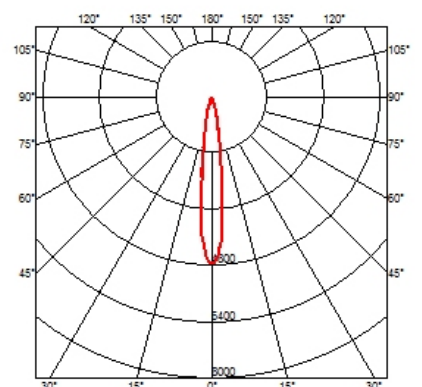

CERTIFICATIONS