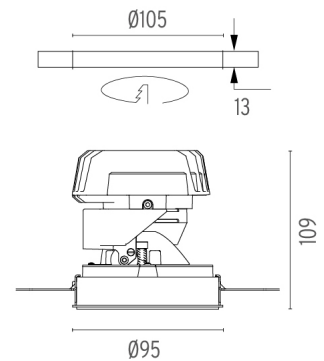

FLOS

Light Shooter HP Adjustable No Trim . Accessories

Optical

08.8041.68

Elliptical light distribution lens

Elliptical light distribution lens in 4mm thick tempered glass.

08.8412.14

Honeycomb

"Honeycomb" anti-glare grid made of aluminium cells.

High-performance embedded light fixture for LED light source. Remote 220-240V power supply included.

- 03.6570.40A - 453lm White
- 03.6570.14A - 453lm Black

Light Shooter HP Adjustable No Trim . Lamps

Power LED

Lamp category:

LED

Socket:

Special base

Lamp type:

Power LED

CERTIFICATIONS