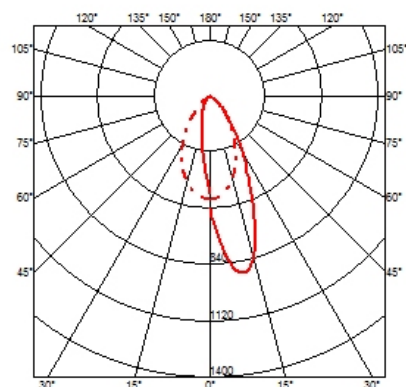

CERTIFICATIONS