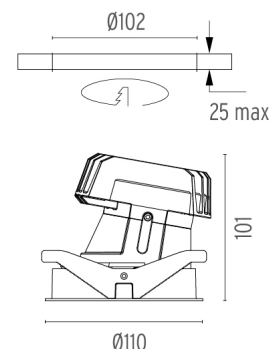

PHYSICAL

Cutout diameter (mm)	102
Recessed depth (mm)	160
Construction material	Aluminium
Weight (kg)	0,45

Light Shooter HP Wall-Washer Trim Dimmable

designed by FLOS Architectural

High-performance embedded light fixture for LED light source. Remote 220-240V power supply included.

- 03.6569.40.DA - 529lm White
- 03.6569.14.DA - 529lm Black

CERTIFICATIONS

Light Shooter HP Wall-Washer Trim Dimmable . Accessories

Optical

08.8041.68

Elliptical light distribution lens

Elliptical light distribution lens in 4mm thick tempered glass.