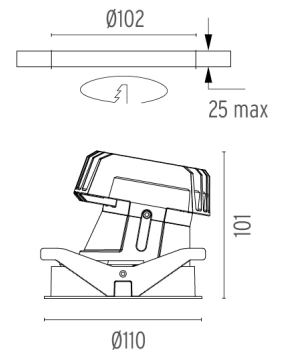

CERTIFICATIONS