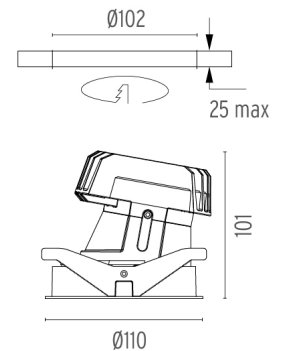

LIGHT SHOOTER HP WALL-WASHER TRIM

Number of heads	1
Mounting	Ceiling recessed
Lamps description	Power LED 11W 1060 lm 3000K CRI 90
Luminaire luminous flux	Extreme Cut-off. See reference number
Voltage (V)	220/240
Environment	Indoor
Notes	LED: All the models include an accessory for IP54.

OPTICAL

Aiming	Fixed
Light distribution symmetry	Asymmetric
Beam angle	26°

ELECTRICAL

Transformer availability	Included
Transformer mounting	Remote
Transformer type	Electronic
Emergency	Without
Insulation class	Class II

PHYSICAL

Cutout diameter (mm)	102
Recessed depth (mm)	160
Construction material	Aluminium
Weight (kg)	0,45

High-performance embedded light fixture for LED light source. Remote 220-240V power supply included.

● 03.6568.40A - 577lm	White
● 03.6568.14A - 577lm	Black

CERTIFICATIONS