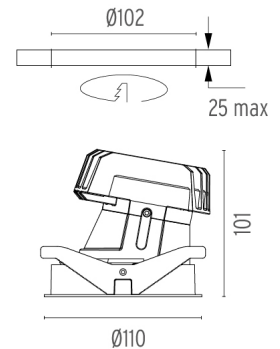

FLOS

Light Shooter HP Wall-Washer Trim . Accessories

Optical

08.8041.68

Elliptical light distribution lens

Elliptical light distribution lens in 4mm thick tempered glass.

08.8412.14

Honeycomb

"Honeycomb" anti-glare grid made of aluminium cells.

High-performance embedded light fixture for LED light source. Remote 220-240V power supply included.

- 03.6568.40A - 577lm White
- 03.6568.14A - 577lm Black

Light Shooter HP Wall-Washer Trim . Lamps

Power LED

Lamp category:

LED

Socket:

Special base

Lamp type:

Power LED

CERTIFICATIONS