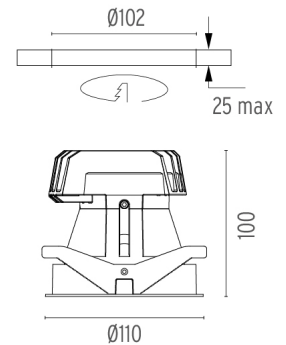

FLOS

Light Shooter HP Fixed Trim Dimmable . Accessories

Optical

08.8041.68

Elliptical light distribution lens

Elliptical light distribution lens in 4mm thick tempered glass.

● 08.8412.14

Honeycomb

"Honeycomb" anti-glare grid made of aluminium cells.

High-performance embedded light fixture for LED light source. Remote 220-240V power supply included.

- 03.6567.40.DA - 625lm White
- 03.6567.14.DA - 625lm Black

Light Shooter HP Fixed Trim Dimmable . Lamps

Power LED

Lamp category:

LED

Socket:

Special base

Lamp type:

Power LED

CERTIFICATIONS