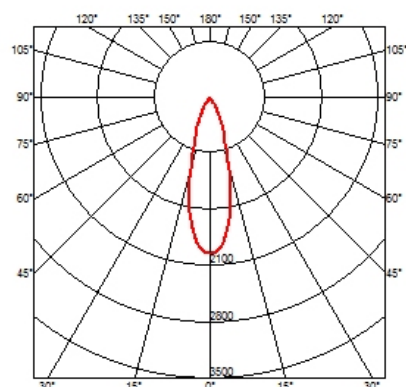

CERTIFICATIONS