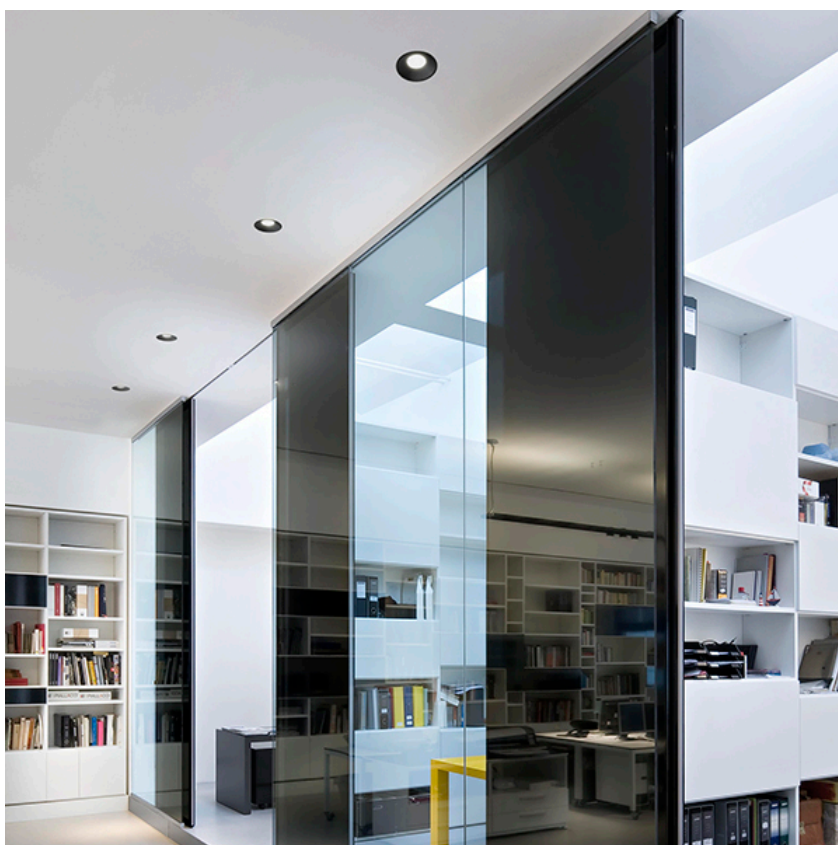

LIGHT SHOOTER HP FIXED TRIM DIMMABLE

Number of heads	1
Mounting	Ceiling recessed
Lamps description	Power LED 11W 910 lm 2700K CRI 90
Luminaire luminous flux	Extreme Cut-off. See reference number
Voltage (V)	220/240
Environment	Indoor
Notes	LED: All the models include an accessory for IP54.

OPTICAL

Aiming	Fixed
Light distribution symmetry	Symmetric
Beam angle	29° Flood

ELECTRICAL

Transformer availability	Included
Transformer mounting	Remote
Transformer type	Electronic, Electronic dimmable, Electronic dimmable I-10V, Electronic dimmable dali
Emergency	Without
Insulation class	Class II

PHYSICAL

Cutout diameter (mm)	102
Recessed depth (mm)	160
Construction material	Aluminium
Weight (kg)	0,45

High-performance embedded light fixture for LED light source. Remote 220-240V power supply included.

- 03.6567.40.DA - 625lm White
- 03.6567.14.DA - 625lm Black

CERTIFICATIONS