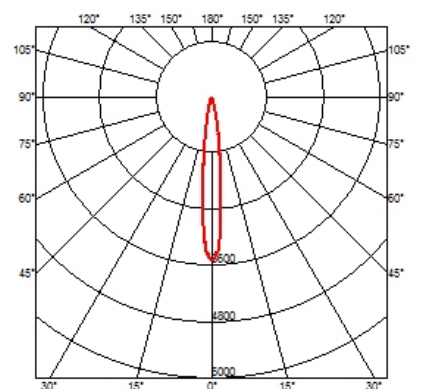

CERTIFICATIONS