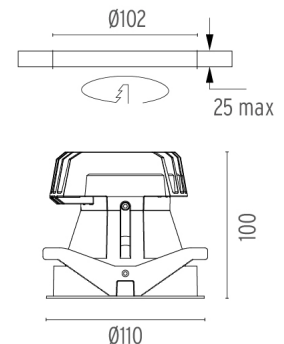

LIGHT SHOOTER HP FIXED TRIM

Number of heads	1
Mounting	Ceiling recessed
Lamps description	Power LED 11W 910 lm 2700K CRI 90
Luminaire luminous flux	Extreme Cut-off. See reference number
Voltage (V)	220/240
Environment	Indoor
Notes	LED: All the models include an accessory for IP54.

OPTICAL

Aiming	Fixed
Light distribution symmetry	Symmetric
Beam angle	15° Spot

ELECTRICAL

Transformer availability	Included
Transformer mounting	Remote
Transformer type	Electronic
Emergency	Without
Insulation class	Class II

PHYSICAL

Cutout diameter (mm)	102
Recessed depth (mm)	160
Construction material	Aluminium
Weight (kg)	0,45

High-performance embedded light fixture for LED light source. Remote 220-240V power supply included.

● 03.6566.40 - 412lm	White
● 03.6566.14 - 412lm	Black

CERTIFICATIONS