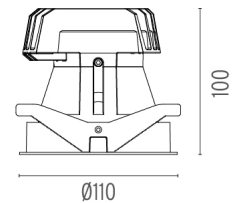

FLOS

Light Shooter HP Fixed Trim Dimmable . Accessories

Optical

08.8041.68

Elliptical light distribution lens

Elliptical light distribution lens in 4mm thick tempered glass.

● 08.8412.14

Honeycomb

"Honeycomb" anti-glare grid made of aluminium cells.

High-performance embedded light fixture for LED light source. Remote 220-240V power supply included.

- 03.6566.40.DA - 412lm White
- 03.6566.14.DA - 412lm Black

Light Shooter HP Fixed Trim Dimmable . Lamps

Power LED

Lamp category:

LED

Socket:

Special base

Lamp type:

Power LED

CERTIFICATIONS