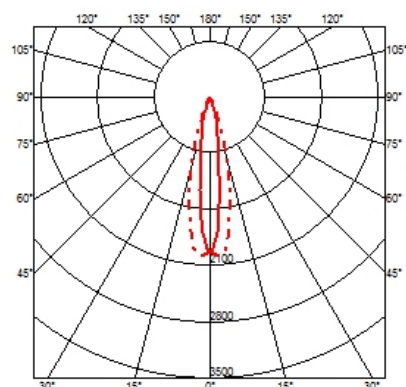

CERTIFICATIONS