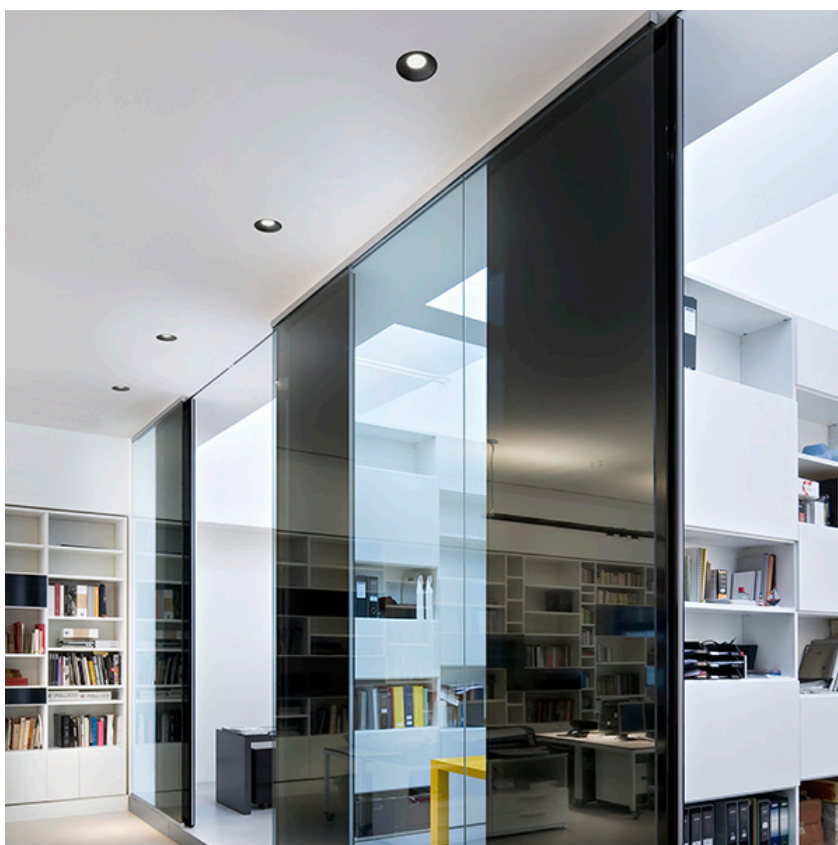

PHYSICAL

Cutout diameter (mm)	102
Recessed depth (mm)	160
Construction material	Aluminium
Weight (kg)	0,45

Light Shooter HP Fixed Trim Dimmable designed by FLOS Architectural

High-performance embedded light fixture for LED light source. Remote 220-240V power supply included.

- 03.6566.40.DA - 412lm White
- 03.6566.14.DA - 412lm Black

CERTIFICATIONS

FLOS

Light Shooter HP Fixed Trim Dimmable . Accessories

Optical

08.8041.68

Elliptical light distribution lens

Elliptical light distribution lens in 4mm thick tempered glass.