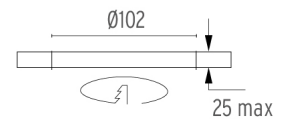

FLOS

Light Shooter HP Fixed Trim Dimmable . Accessories

Optical

08.8041.68

Elliptical light distribution lens

Elliptical light distribution lens in 4mm thick tempered glass.

● 08.8412.14

Honeycomb

"Honeycomb" anti-glare grid made of aluminium cells.

High-performance embedded light fixture for LED light source. Remote 220-240V power supply included.

- 03.6566.40.DA - 412lm White
- 03.6566.14.DA - 412lm Black

Light Shooter HP Fixed Trim Dimmable . Lamps

Power LED

Lamp category:

LED

Socket:

Special base

Lamp type:

Power LED

CERTIFICATIONS