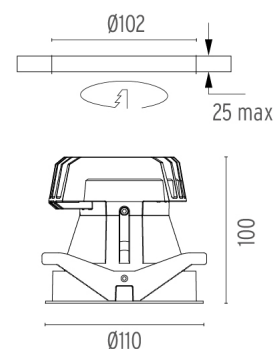

LIGHT SHOOTER HP FIXED TRIM DIMMABLE

Number of heads	1
Mounting	Ceiling recessed
Lamps description	Power LED 11W 910 lm 2700K CRI 90
Luminaire luminous flux	Extreme Cut-off. See reference number
Voltage (V)	220/240
Environment	Indoor
Notes	LED: All the models include an accessory for IP54.

OPTICAL

Aiming	Fixed
Light distribution symmetry	Symmetric
Beam angle	15° Spot

ELECTRICAL

Transformer availability	Included
Transformer mounting	Remote
Transformer type	Electronic, Electronic dimmable, Electronic dimmable I-10V, Electronic dimmable dali
Emergency	Without
Insulation class	Class II

PHYSICAL

Cutout diameter (mm)	102
Recessed depth (mm)	160
Construction material	Aluminium
Weight (kg)	0,45

High-performance embedded light fixture for LED light source. Remote 220-240V power supply included.

- 03.6566.40.DA - 412lm White
- 03.6566.14.DA - 412lm Black

CERTIFICATIONS