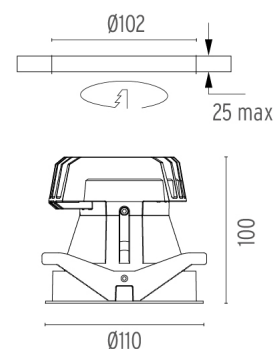

LIGHT SHOOTER HP FIXED TRIM DIMMABLE

Number of heads	1
Mounting	Ceiling recessed
Lamps description	Power LED 11W 1060 lm 3000K CRI 90
Luminaire luminous flux	Extreme Cut-off. See reference number
Voltage (V)	220/240
Environment	Indoor
Notes	LED: All the models include an accessory for IP54.

OPTICAL

Aiming	Fixed
Light distribution symmetry	Symmetric
Beam angle	29° Flood

ELECTRICAL

Transformer availability	Included
Transformer mounting	Remote
Transformer type	Electronic, Electronic dimmable, Electronic dimmable I-10V, Electronic dimmable dali
Emergency	Without
Insulation class	Class II

PHYSICAL

Cutout diameter (mm)	102
Recessed depth (mm)	160
Construction material	Aluminium
Weight (kg)	0,45

High-performance embedded light fixture for LED light source. Remote 220-240V power supply included.

- 03.6565.40.ADA - 647lm White
- 03.6565.14.ADA - 647lm Black

CERTIFICATIONS