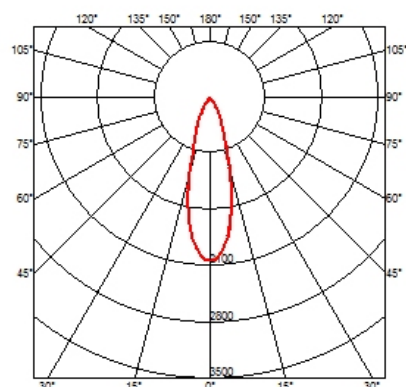

CERTIFICATIONS