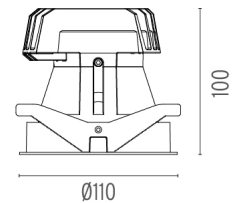

FLOS

Light Shooter HP Fixed Trim Dimmable . Accessories

Optical

08.8041.68

Elliptical light distribution lens

Elliptical light distribution lens in 4mm thick tempered glass.

● 08.8412.14

Honeycomb

"Honeycomb" anti-glare grid made of aluminium cells.

High-performance embedded light fixture for LED light source. Remote 220-240V power supply included.

- 03.6565.40.ADA - 647lm White
- 03.6565.14.ADA - 647lm Black

Light Shooter HP Fixed Trim Dimmable . Lamps

Power LED

Lamp category:

LED

Socket:

Special base

Lamp type:

Power LED

CERTIFICATIONS