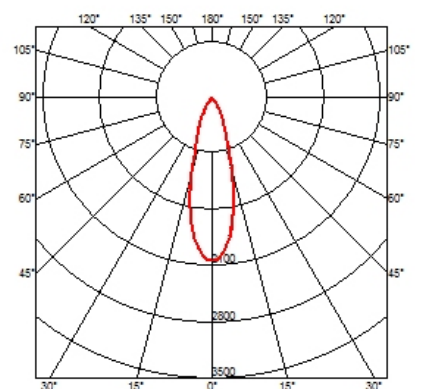

CERTIFICATIONS