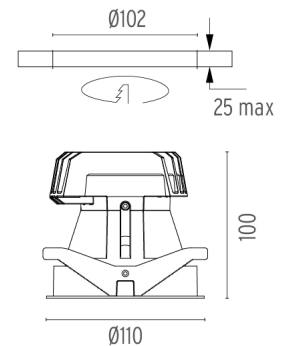

LIGHT SHOOTER HP FIXED TRIM

Number of heads	1
Mounting	Ceiling recessed
Lamps description	Power LED 11W 1060 lm 3000K CRI 90
Luminaire luminous flux	Extreme Cut-off. See reference number
Voltage (V)	220/240
Environment	Indoor
Notes	LED: All the models include an accessory for IP54.

OPTICAL

Aiming	Fixed
Light distribution symmetry	Symmetric
Beam angle	29° Flood

ELECTRICAL

Transformer availability	Included
Transformer mounting	Remote
Transformer type	Electronic
Emergency	Without
Insulation class	Class II

PHYSICAL

Cutout diameter (mm)	102
Recessed depth (mm)	160
Construction material	Aluminium
Weight (kg)	0,45

High-performance embedded light fixture for LED light source. Remote 220-240V power supply included.

● 03.6565.40A - 647lm	White
● 03.6565.14A - 647lm	Black

CERTIFICATIONS