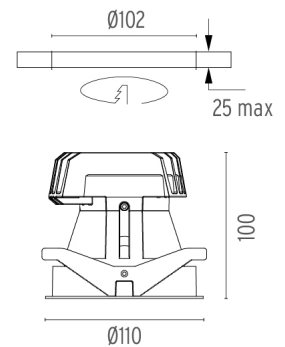

FLOS

Light Shooter HP Fixed Trim . Accessories

Optical

08.8041.68

Elliptical light distribution lens

Elliptical light distribution lens in 4mm thick tempered glass.

● 08.8412.14

Honeycomb

"Honeycomb" anti-glare grid made of aluminium cells.

Light Shooter HP Fixed Trim designed by FLOS Architectural

High-performance embedded light fixture for LED light source. Remote 220-240V power supply included.

- 03.6565.40A - 647lm White
- 03.6565.14A - 647lm Black

Light Shooter HP Fixed Trim . Lamps

Power LED

Lamp category:

LED

Socket:

Special base

Lamp type:

Power LED

CERTIFICATIONS