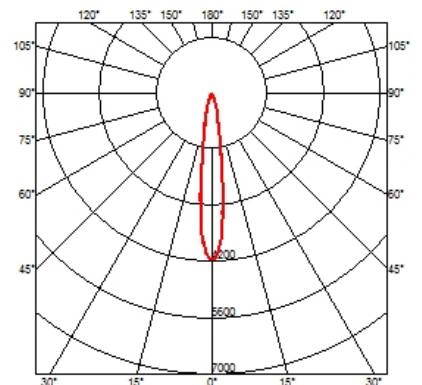

CERTIFICATIONS