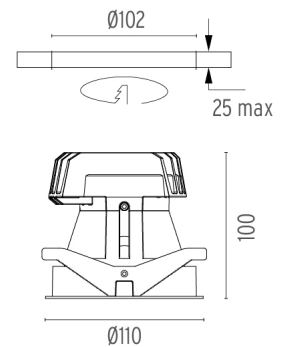

FLOS

Light Shooter HP Fixed Trim Dimmable . Accessories

Optical

08.8041.68

Elliptical light distribution lens

Elliptical light distribution lens in 4mm thick tempered glass.

● 08.8412.14

Honeycomb

"Honeycomb" anti-glare grid made of aluminium cells.

High-performance embedded light fixture for LED light source. Remote 220-240V power supply included.

- 03.6564.40.ADA - 448lm White
- 03.6564.14.ADA - 448lm Black

Light Shooter HP Fixed Trim Dimmable . Lamps

Power LED

Lamp category:

LED

Socket:

Special base

Lamp type:

Power LED

CERTIFICATIONS