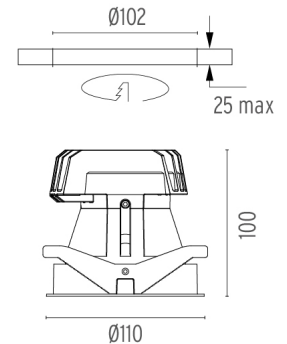

LIGHT SHOOTER HP FIXED TRIM DIMMABLE

Number of heads	1
Mounting	Ceiling recessed
Lamps description	Power LED 11W 1060 lm 3000K CRI 90
Luminaire luminous flux	Extreme Cut-off. See reference number
Voltage (V)	220/240
Environment	Indoor
Notes	LED: All the models include an accessory for IP54.

OPTICAL

Aiming	Fixed
Light distribution symmetry	Symmetric
Beam angle	15° Spot

ELECTRICAL

Transformer availability	Included
Transformer mounting	Remote
Transformer type	Electronic, Electronic dimmable, Electronic dimmable I-10V, Electronic dimmable dali
Emergency	Without
Insulation class	Class II

PHYSICAL

Cutout diameter (mm)	102
Recessed depth (mm)	160
Construction material	Aluminium
Weight (kg)	0,45

High-performance embedded light fixture for LED light source. Remote 220-240V power supply included.

- 03.6564.40.ADA - 448lm White
- 03.6564.14.ADA - 448lm Black

CERTIFICATIONS