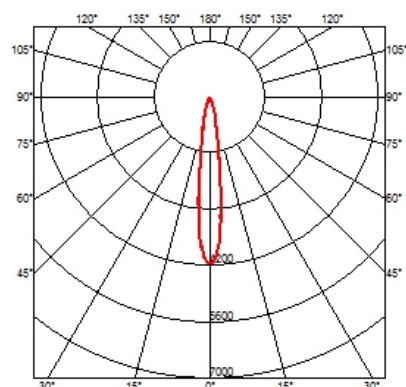

CERTIFICATIONS