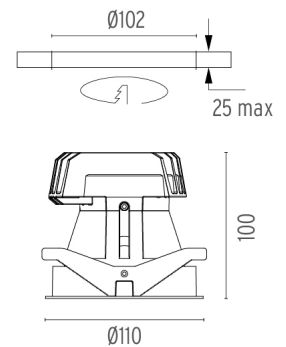

Light Shooter HP Fixed Trim . Accessories

Optical

08.8041.68

Elliptical light distribution lens

Elliptical light distribution lens in 4mm thick tempered glass.

● 08.8412.14

Honeycomb

"Honeycomb" anti-glare grid made of aluminium cells.

Light Shooter HP Fixed Trim designed by FLOS Architectural

High-performance embedded light fixture for LED light source. Remote 220-240V power supply included.

- 03.6564.40A - 448lm White
- 03.6564.14A - 448lm Black

Light Shooter HP Fixed Trim . Lamps

Power LED

Lamp category:

LED

Socket:

Special base

Lamp type:

Power LED

CERTIFICATIONS