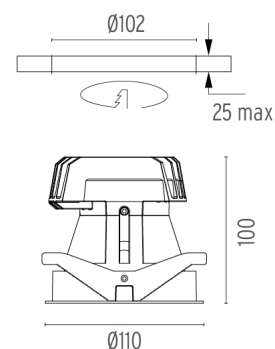

LIGHT SHOOTER HP FIXED TRIM

Number of heads	1
Mounting	Ceiling recessed
Lamps description	Power LED 11W 1060 lm 3000K CRI 90
Luminaire luminous flux	Extreme Cut-off. See reference number
Voltage (V)	220/240
Environment	Indoor
Notes	LED: All the models include an accessory for IP54.

OPTICAL

Aiming	Fixed
Light distribution symmetry	Symmetric
Beam angle	15° Spot

ELECTRICAL

Transformer availability	Included
Transformer mounting	Remote
Transformer type	Electronic
Emergency	Without
Insulation class	Class II

PHYSICAL

Cutout diameter (mm)	102
Recessed depth (mm)	160
Construction material	Aluminium
Weight (kg)	0,45

High-performance embedded light fixture for LED light source. Remote 220-240V power supply included.

● 03.6564.40A - 448lm	White
● 03.6564.14A - 448lm	Black

CERTIFICATIONS