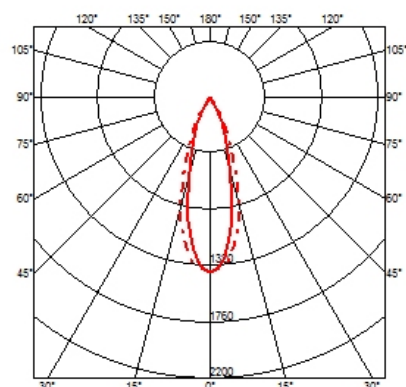

CERTIFICATIONS