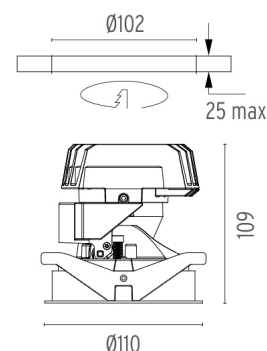

PHYSICAL

Cutout diameter (mm)	102
Recessed depth (mm)	170
Construction material	Aluminium
Weight (kg)	0,45

Light Shooter HP Adjustable Trim
designed by FLOS Architectural

High-performance embedded light fixture for LED light source. Remote 220-240V power supply included.

● 03.6563.40 - 592lm	White
● 03.6563.14 - 592lm	Black

CERTIFICATIONS

FLOS

Light Shooter HP Adjustable Trim . Accessories

Optical

08.8041.68

Elliptical light distribution lens

Elliptical light distribution lens in 4mm thick tempered glass.