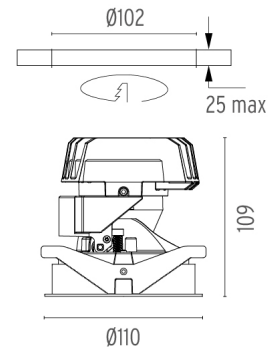

FLOS

Light Shooter HP Adjustable Trim . Accessories

Optical

08.8041.68

Elliptical light distribution lens

Elliptical light distribution lens in 4mm thick tempered glass.

08.8412.14

Honeycomb

"Honeycomb" anti-glare grid made of aluminium cells.

Light Shooter HP Adjustable Trim designed by FLOS Architectural

High-performance embedded light fixture for LED light source. Remote 220-240V power supply included.

- 03.6563.40 - 592lm White
- 03.6563.14 - 592lm Black

Light Shooter HP Adjustable Trim . Lamps

Power LED

Lamp category:

LED

Socket:

Special base

Lamp type:

Power LED

CERTIFICATIONS