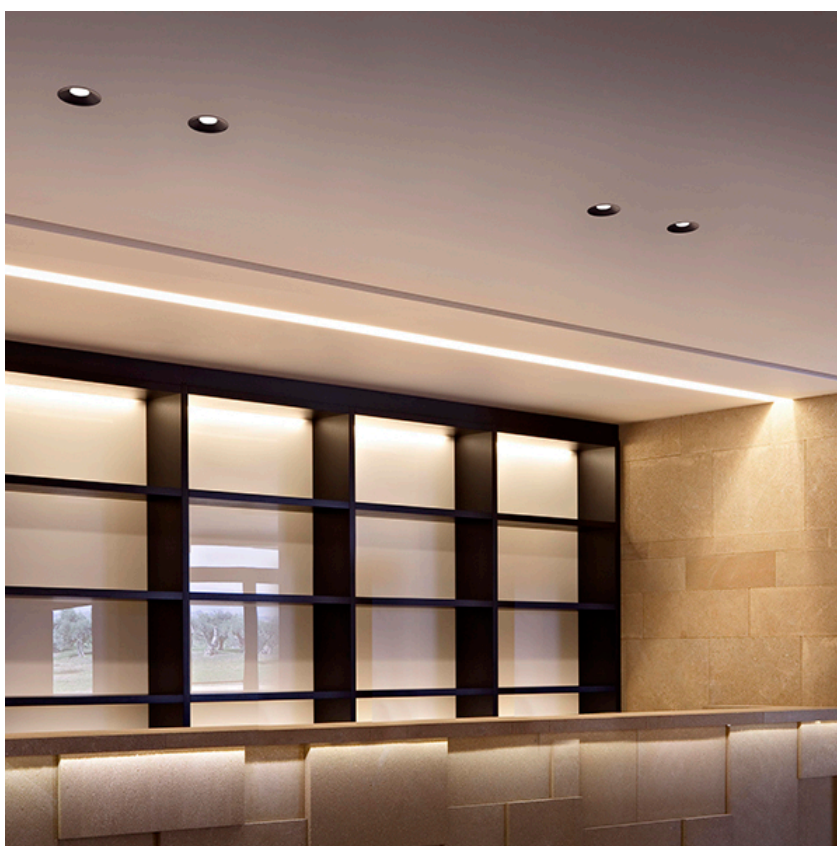

CERTIFICATIONS