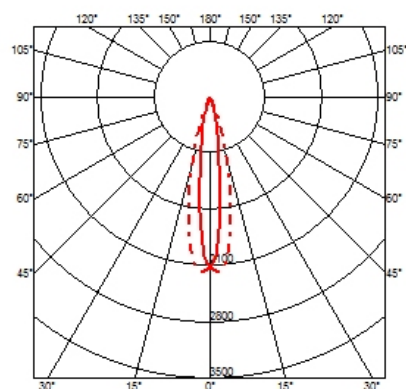

CERTIFICATIONS