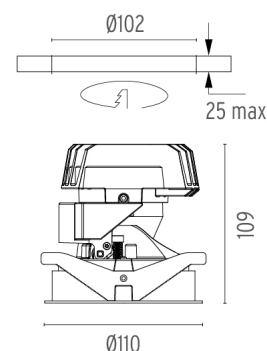

LIGHT SHOOTER HP ADJUSTABLE TRIM

Number of heads	1
Mounting	Ceiling recessed
Lamps description	Power LED 11W 910 lm 2700K CRI 90
Luminaire luminous flux	Extreme Cut-off. See reference number
Voltage (V)	220/240
Environment	Indoor
Notes	LED: All the models include an accessory for IP54.

OPTICAL

Aiming	Adjustable
Light distribution symmetry	Symmetric
Beam angle	14° Spot

ELECTRICAL

Transformer availability	Included
Transformer mounting	Remote
Transformer type	Electronic
Emergency	Without
Insulation class	Class II

PHYSICAL

Cutout diameter (mm)	102
Recessed depth (mm)	170
Construction material	Aluminium
Weight (kg)	0,45

High-performance embedded light fixture for LED light source. Remote 220-240V power supply included.

● 03.6562.40 - 420lm	White
● 03.6562.14 - 420lm	Black

CERTIFICATIONS