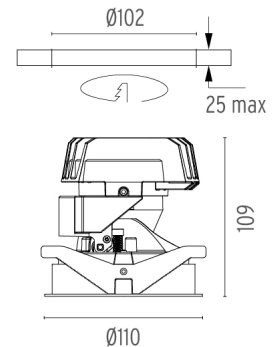

Light Shooter HP Adjustable Trim . Accessories

Optical

08.8041.68

Elliptical light distribution lens

Elliptical light distribution lens in 4mm thick tempered glass.

● 08.8412.14

Honeycomb

"Honeycomb" anti-glare grid made of aluminium cells.

Light Shooter HP Adjustable Trim designed by FLOS Architectural

High-performance embedded light fixture for LED light source. Remote 220-240V power supply included.

- 03.6562.40 - 420lm   White
- 03.6562.14 - 420lm   Black

Light Shooter HP Adjustable Trim . Lamps

Power LED

Lamp category:

LED

Socket:

Special base

Lamp type:

Power LED

CERTIFICATIONS