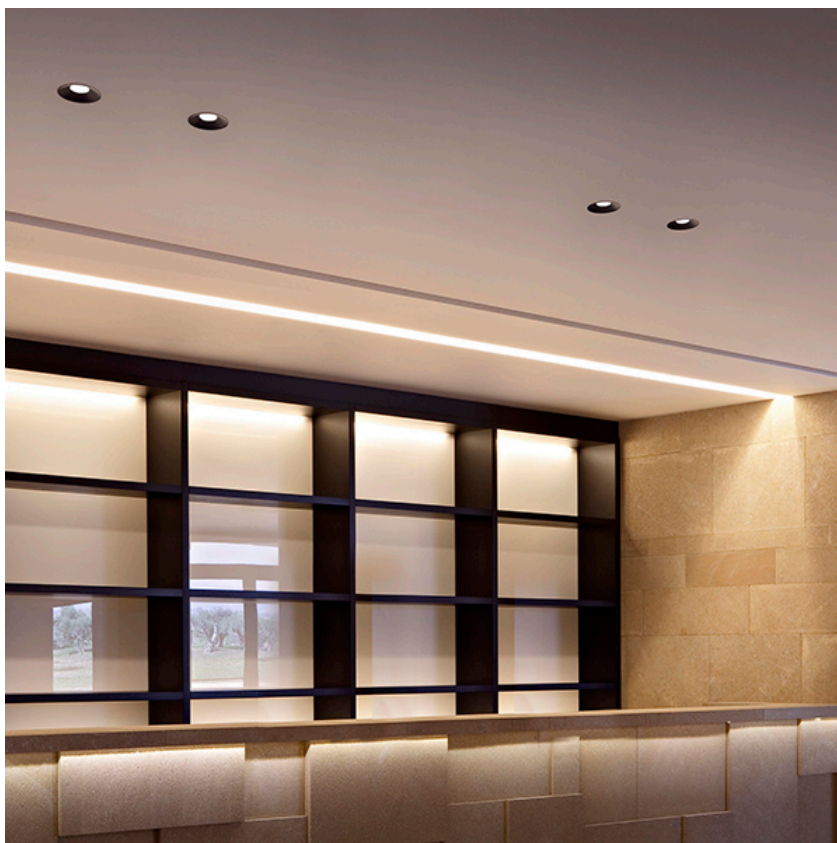

LIGHT SHOOTER HP ADJUSTABLE TRIM DIMMABLE

Number of heads	1
Mounting	Ceiling recessed
Lamps description	Power LED 11W 910 lm 2700K CRI 90
Luminaire luminous flux	Extreme Cut-off. See reference number
Voltage (V)	220/240
Environment	Indoor
Notes	LED: All the models include an accessory for IP54.

OPTICAL

Aiming	Adjustable
Light distribution symmetry	Symmetric
Beam angle	14° Spot

ELECTRICAL

Transformer availability	Included
Transformer mounting	Remote
Transformer type	Electronic, Electronic dimmable, Electronic dimmable I-10V, Electronic dimmable dali
Emergency	Without
Insulation class	Class II

PHYSICAL

Cutout diameter (mm)	102
Recessed depth (mm)	170
Construction material	Aluminium
Weight (kg)	0,45

designed by FLOS Architectural

High-performance embedded light fixture for LED light source. Remote 220-240V power supply included.

- 03.6562.40.DA - 420lm White
- 03.6562.14.DA - 420lm Black

CERTIFICATIONS