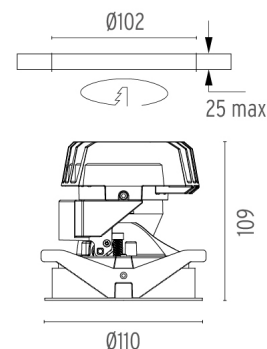

LIGHT SHOOTER HP ADJUSTABLE TRIM DIMMABLE

Number of heads	1
Mounting	Ceiling recessed
Lamps description	Power LED 11W 910 lm 2700K CRI 90
Luminaire luminous flux	Extreme Cut-off. See reference number
Voltage (V)	220/240
Environment	Indoor
Notes	LED: All the models include an accessory for IP54.

OPTICAL

Aiming	Adjustable
Light distribution symmetry	Symmetric
Beam angle	14° Spot

ELECTRICAL

Transformer availability	Included
Transformer mounting	Remote
Transformer type	Electronic, Electronic dimmable, Electronic dimmable I-10V, Electronic dimmable dali
Emergency	Without
Insulation class	Class II

PHYSICAL

Cutout diameter (mm)	102
Recessed depth (mm)	170
Construction material	Aluminium
Weight (kg)	0,45

designed by FLOS Architectural

High-performance embedded light fixture for LED light source. Remote 220-240V power supply included.

- 03.6562.40.DA - 420lm White
- 03.6562.14.DA - 420lm Black

CERTIFICATIONS