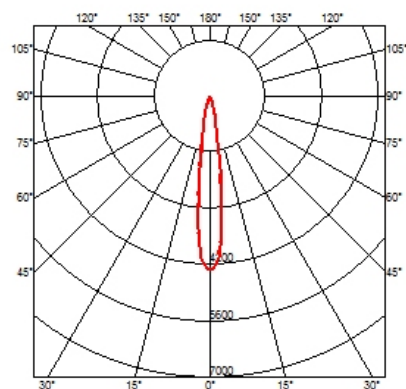

CERTIFICATIONS