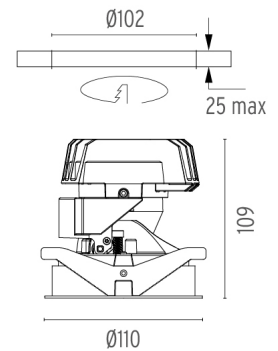

CERTIFICATIONS