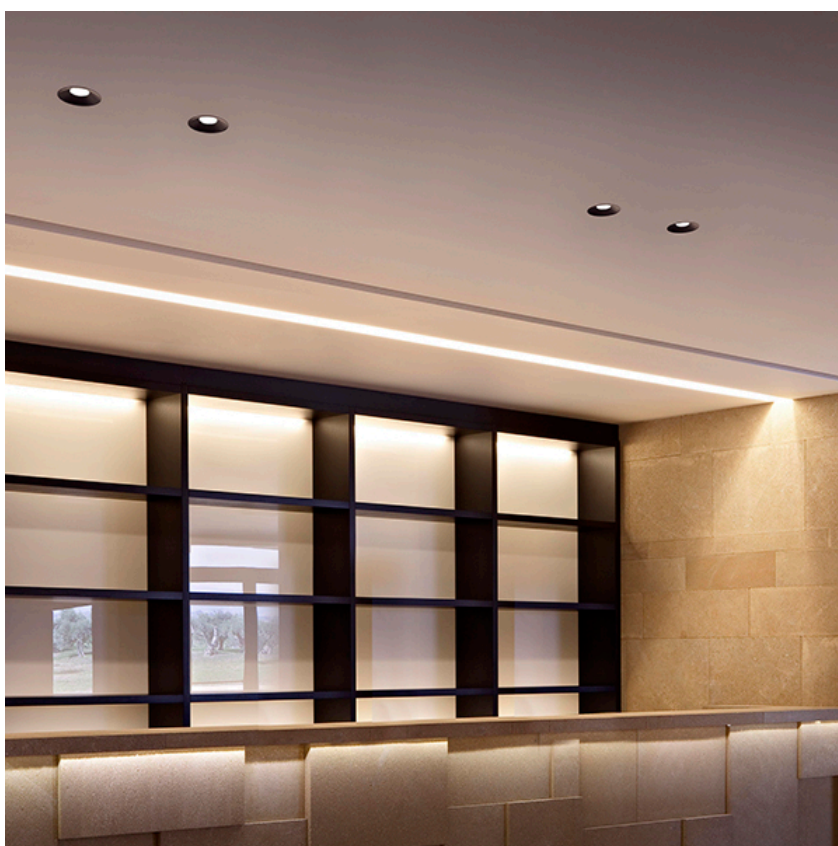

CERTIFICATIONS