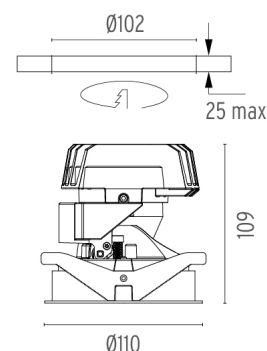

PHYSICAL

Cutout diameter (mm)	102
Recessed depth (mm)	170
Construction material	Aluminium
Weight (kg)	0,45

Light Shooter HP Adjustable Trim
designed by FLOS Architectural

High-performance embedded light fixture for LED light source. Remote 220-240V power supply included.

● 03.6561.40A - 598lm	White
● 03.6561.14A - 598lm	Black

CERTIFICATIONS

FLOS

Light Shooter HP Adjustable Trim . Accessories

Optical

08.8041.68

Elliptical light distribution lens

Elliptical light distribution lens in 4mm thick tempered glass.