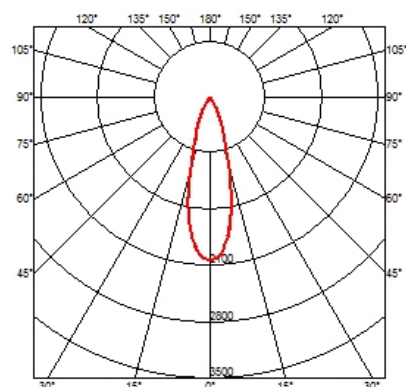

CERTIFICATIONS