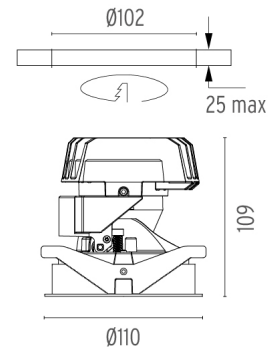

FLOS

Light Shooter HP Adjustable Trim . Accessories

Optical

08.8041.68

Elliptical light distribution lens

Elliptical light distribution lens in 4mm thick tempered glass.

08.8412.14

Honeycomb

"Honeycomb" anti-glare grid made of aluminium cells.

Light Shooter HP Adjustable Trim designed by FLOS Architectural

High-performance embedded light fixture for LED light source. Remote 220-240V power supply included.

- 03.6561.40A - 598lm White
- 03.6561.14A - 598lm Black

Light Shooter HP Adjustable Trim . Lamps

Power LED

Lamp category:

LED

Socket:

Special base

Lamp type:

Power LED

CERTIFICATIONS