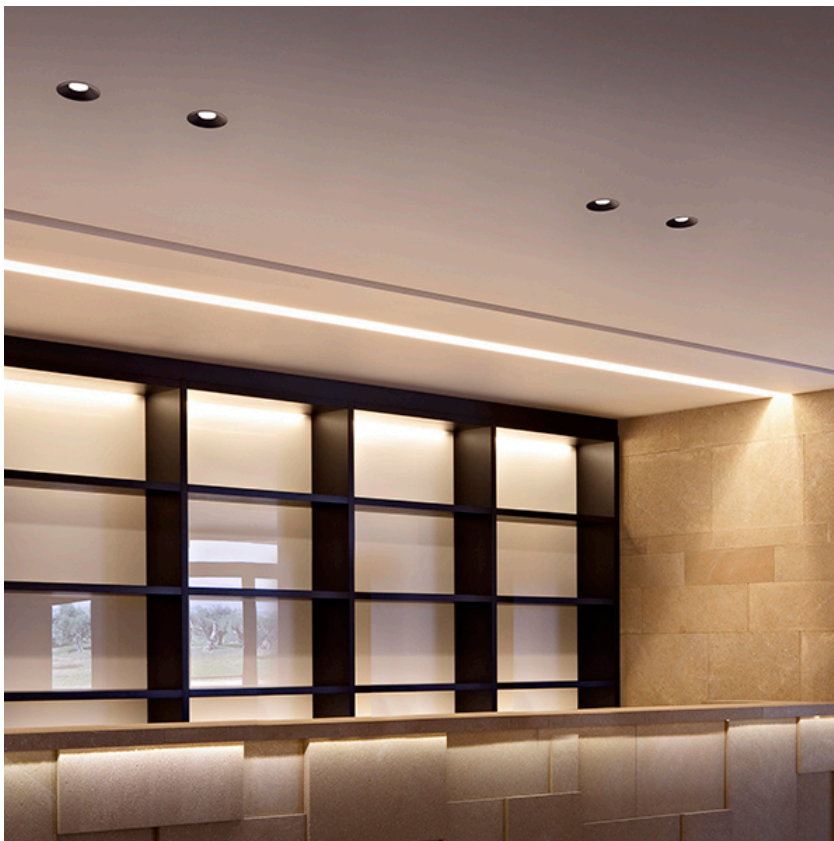

LIGHT SHOOTER HP ADJUSTABLE TRIM DIMMABLE

Number of heads	1
Mounting	Ceiling recessed
Lamps description	Power LED 11W 1060 lm 3000K CRI 90
Luminaire luminous flux	Extreme Cut-off. See reference number
Voltage (V)	220/240
Environment	Indoor
Notes	LED: All the models include an accessory for IP54.

OPTICAL

Aiming	Adjustable
Light distribution symmetry	Symmetric
Beam angle	14° Spot

ELECTRICAL

Transformer availability	Included
Transformer mounting	Remote
Transformer type	Electronic, Electronic dimmable, Electronic dimmable I-10V, Electronic dimmable dali
Emergency	Without
Insulation class	Class II

PHYSICAL

Cutout diameter (mm)	102
Recessed depth (mm)	170
Construction material	Aluminium
Weight (kg)	0,45

Light Shooter HP Adjustable Trim Dimmable

designed by FLOS Architectural

High-performance embedded light fixture for LED light source. Remote 220-240V power supply included.

- 03.6560.40.ADA - 453lm White
- 03.6560.14.ADA - 453lm Black

CERTIFICATIONS