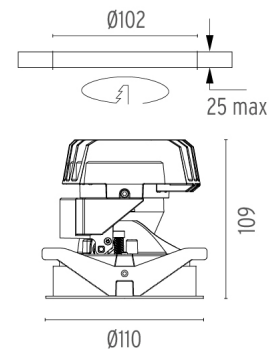

LIGHT SHOOTER HP ADJUSTABLE TRIM DIMMABLE

Number of heads	1
Mounting	Ceiling recessed
Lamps description	Power LED 11W 1060 lm 3000K CRI 90
Luminaire luminous flux	Extreme Cut-off. See reference number
Voltage (V)	220/240
Environment	Indoor
Notes	LED: All the models include an accessory for IP54.

OPTICAL

Aiming	Adjustable
Light distribution symmetry	Symmetric
Beam angle	14° Spot

ELECTRICAL

Transformer availability	Included
Transformer mounting	Remote
Transformer type	Electronic, Electronic dimmable, Electronic dimmable I-10V, Electronic dimmable dali
Emergency	Without
Insulation class	Class II

PHYSICAL

Cutout diameter (mm)	102
Recessed depth (mm)	170
Construction material	Aluminium
Weight (kg)	0,45

Light Shooter HP Adjustable Trim Dimmable

designed by FLOS Architectural

High-performance embedded light fixture for LED light source. Remote 220-240V power supply included.

- 03.6560.40.ADA - 453lm White
- 03.6560.14.ADA - 453lm Black

CERTIFICATIONS