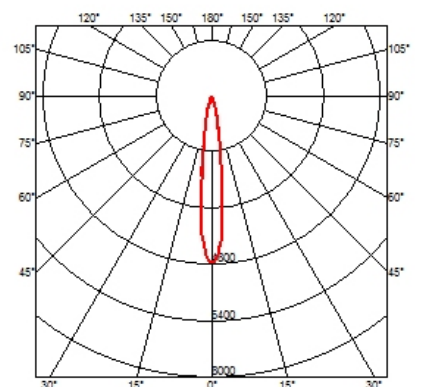

CERTIFICATIONS