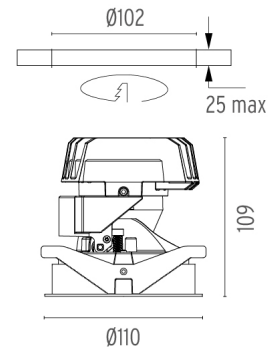

Light Shooter HP Adjustable Trim . Accessories

Optical

08.8041.68

Elliptical light distribution lens

Elliptical light distribution lens in 4mm thick tempered glass.

● 08.8412.14

Honeycomb

"Honeycomb" anti-glare grid made of aluminium cells.

Light Shooter HP Adjustable Trim designed by FLOS Architectural

High-performance embedded light fixture for LED light source. Remote 220-240V power supply included.

- 03.6560.40A - 453lm White
- 03.6560.14A - 453lm Black

Light Shooter HP Adjustable Trim . Lamps

Power LED

Lamp category:

LED

Socket:

Special base

Lamp type:

Power LED

CERTIFICATIONS