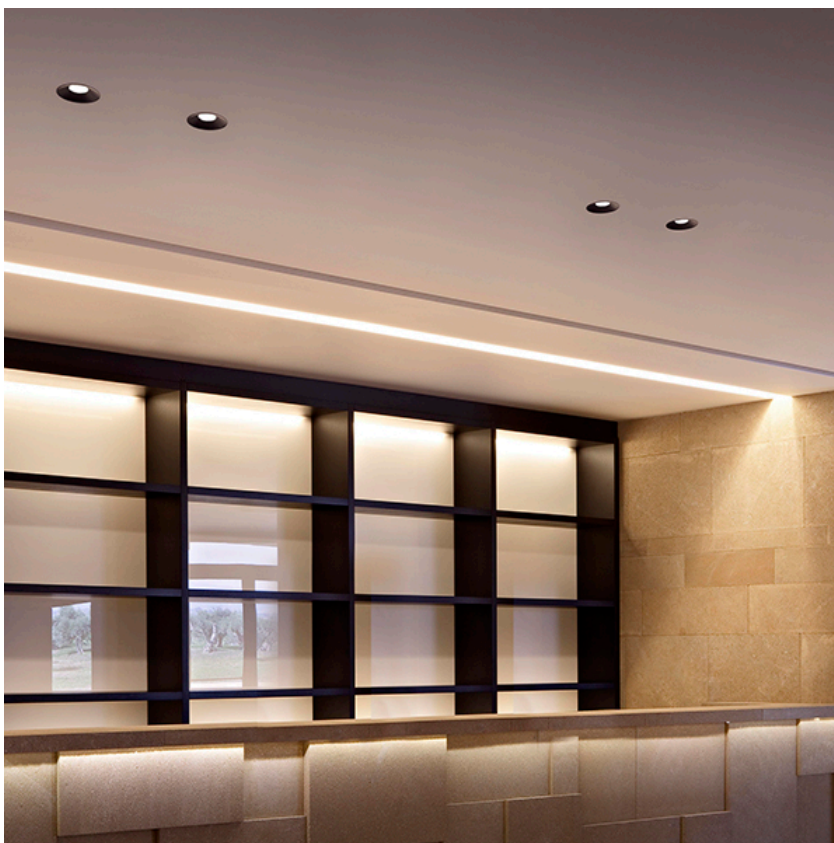

CERTIFICATIONS