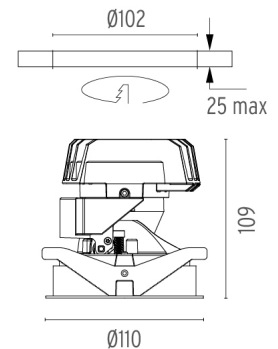

PHYSICAL

Cutout diameter (mm)	102
Recessed depth (mm)	170
Construction material	Aluminium
Weight (kg)	0,45

Light Shooter HP Adjustable Trim
designed by FLOS Architectural

High-performance embedded light fixture for LED light source. Remote 220-240V power supply included.

●	03.6560.40A - 453lm	White
●	03.6560.14A - 453lm	Black

CERTIFICATIONS

Light Shooter HP Adjustable Trim . Accessories

Optical

08.8041.68

Elliptical light distribution lens

Elliptical light distribution lens in 4mm thick tempered glass.