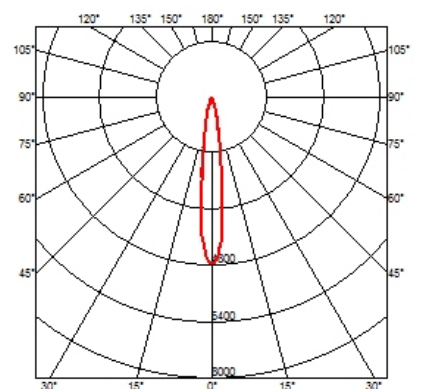

CERTIFICATIONS