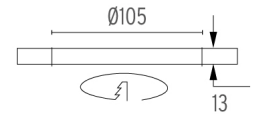

FLOS

Light Shooter Wall-Washer No Trim . Accessories

Optical

08.8041.68

Elliptical light distribution lens

Elliptical light distribution lens in 4mm thick tempered glass.

08.8412.14

Honeycomb

"Honeycomb" anti-glare grid made of aluminium cells.

High-performance embedded light fixture for LED light source. Remote 220-240V power supply included.

- 03.6534.40A - 401lm White
- 03.6534.14A - 401lm Black

Light Shooter Wall-Washer No Trim . Lamps

Power LED

Lamp category:

LED

Socket:

Special base

Lamp type:

Power LED

CERTIFICATIONS