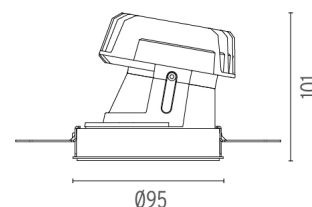

PHYSICAL

Cutout diameter (mm)	105
Recessed depth (mm)	160
Construction material	Aluminium
Weight (kg)	0,45

Light Shooter Wall-Washer No Trim
designed by FLOS Architectural

High-performance embedded light fixture for LED light source. Remote 220-240V power supply included.

- 03.6534.40A - 401lm White
- 03.6534.14A - 401lm Black

CERTIFICATIONS

FLOS

Light Shooter Wall-Washer No Trim . Accessories

Optical

08.8041.68

Elliptical light distribution lens

Elliptical light distribution lens in 4mm thick tempered glass.