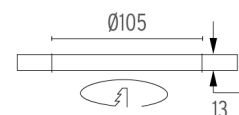

PHYSICAL

Cutout diameter (mm)	105
Recessed depth (mm)	160
Construction material	Aluminium
Weight (kg)	0,45

Light Shooter Wall-Washer No Trim
designed by FLOS Architectural

High-performance embedded light fixture for LED light source. Remote 220-240V power supply included.

- 03.6534.40A - 401lm White
- 03.6534.14A - 401lm Black

CERTIFICATIONS

FLOS

Light Shooter Wall-Washer No Trim . Accessories

Optical

08.8041.68

Elliptical light distribution lens

Elliptical light distribution lens in 4mm thick tempered glass.