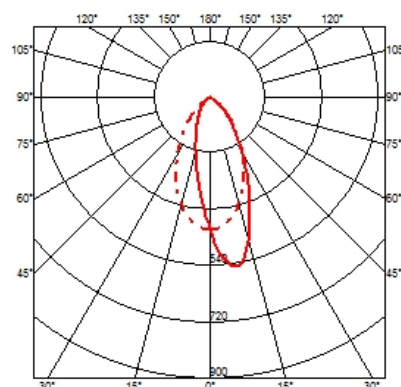

CERTIFICATIONS