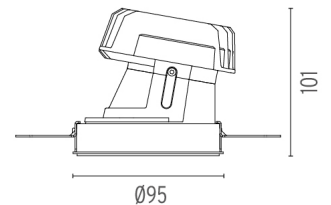

FLOS

Light Shooter Wall-Washer No Trim . Accessories

Optical

08.8041.68

Elliptical light distribution lens

Elliptical light distribution lens in 4mm thick tempered glass.

08.8412.14

Honeycomb

"Honeycomb" anti-glare grid made of aluminium cells.

High-performance embedded light fixture for LED light source. Remote 220-240V power supply included.

- 03.6534.40A - 401lm White
- 03.6534.14A - 401lm Black

Light Shooter Wall-Washer No Trim . Lamps

Power LED

Lamp category:

LED

Socket:

Special base

Lamp type:

Power LED

CERTIFICATIONS