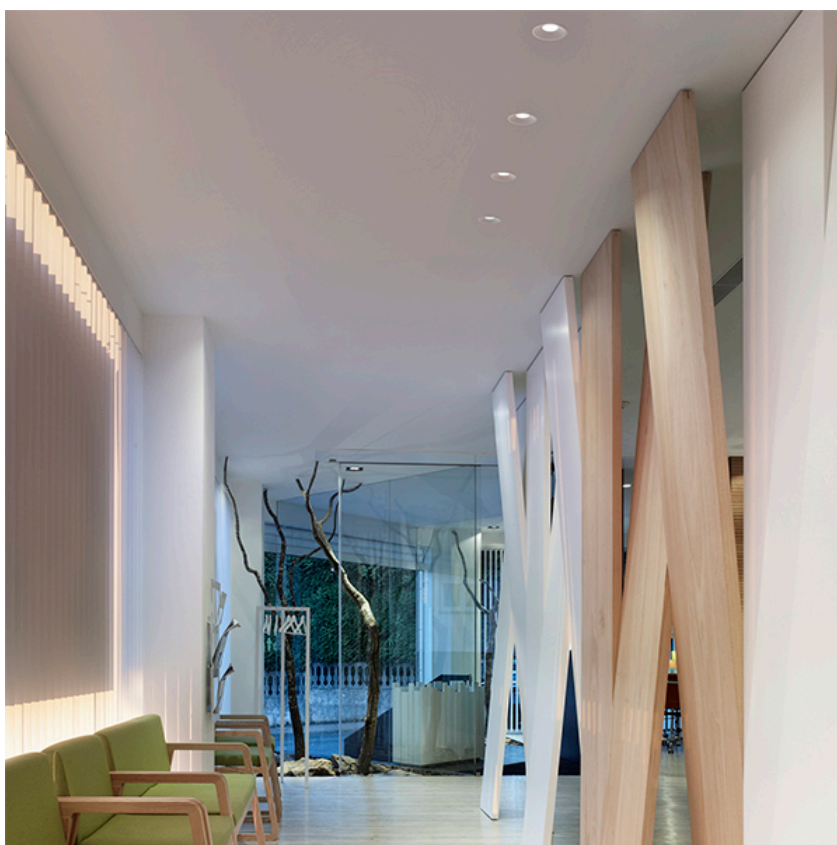

LIGHT SHOOTER WALL-WASHER NO TRIM

Number of heads	1
Mounting	Ceiling recessed
Lamps description	Power LED 10W 850 lm 2700K CRI 90
Luminaire luminous flux	Extreme Cut-off. See reference number
Voltage (V)	220/240
Environment	Indoor
Notes	LED: All the models include an accessory for IP54. Pre-installation frame included in No Trim versions.

OPTICAL

Aiming	Fixed
Light distribution symmetry	Asymmetric
Beam angle	34°

ELECTRICAL

Transformer availability	Included
Transformer mounting	Remote
Transformer type	Electronic
Emergency	Without
Insulation class	Class II

PHYSICAL

Cutout diameter (mm)	105
Recessed depth (mm)	160
Construction material	Aluminium
Weight (kg)	0,45

High-performance embedded light fixture for LED light source. Remote 220-240V power supply included.

- 03.6534.40A - 401lm White
- 03.6534.14A - 401lm Black

CERTIFICATIONS