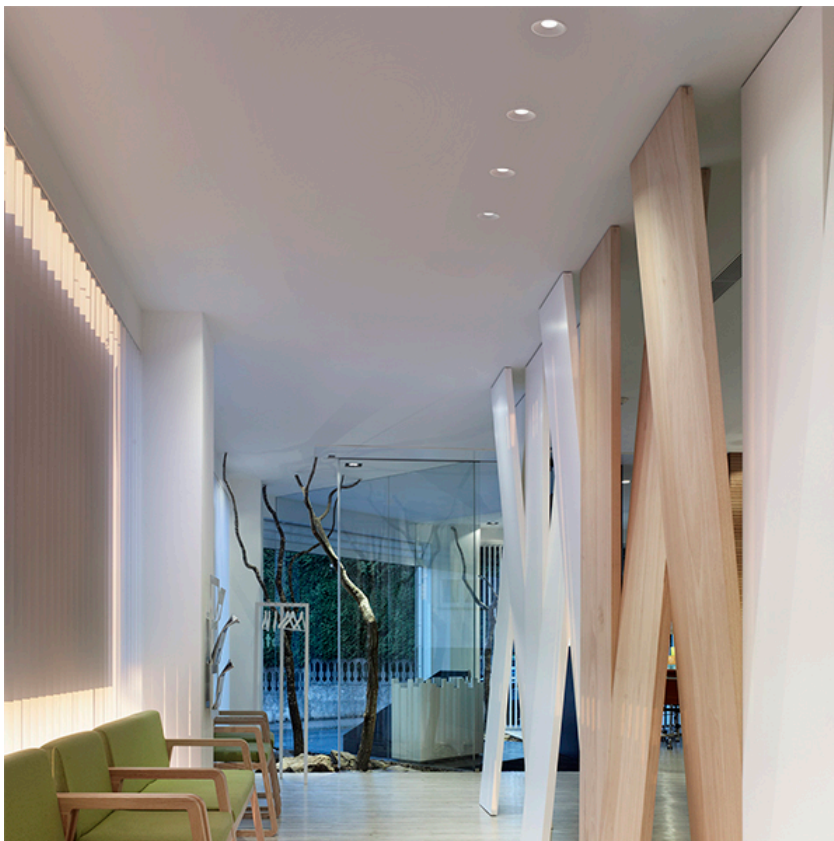

LIGHT SHOOTER WALL-WASHER NO TRIM

Number of heads	1
Mounting	Ceiling recessed
Lamps description	Power LED 10W 910 lm 3000K CRI 90
Luminaire luminous flux	Extreme Cut-off. See reference number
Voltage (V)	220/240
Environment	Indoor
Notes	LED: All the models include an accessory for IP54. Pre-installation frame included in No Trim versions.

OPTICAL

Aiming	Fixed
Light distribution symmetry	Asymmetric
Beam angle	34°

ELECTRICAL

Transformer availability	Included
Transformer mounting	Remote
Transformer type	Electronic
Emergency	Without
Insulation class	Class II

PHYSICAL

Cutout diameter (mm)	105
Recessed depth (mm)	160
Construction material	Aluminium
Weight (kg)	0,45

High-performance embedded light fixture for LED light source. Remote 220-240V power supply included.

- 03.6532.40A - 556lm White
- 03.6532.14A - 556lm Black

CERTIFICATIONS