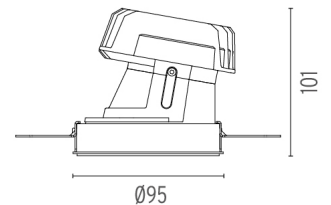

FLOS

Light Shooter Wall-Washer No Trim . Accessories

Optical

08.8041.68

Elliptical light distribution lens

Elliptical light distribution lens in 4mm thick tempered glass.

08.8412.14

Honeycomb

"Honeycomb" anti-glare grid made of aluminium cells.

High-performance embedded light fixture for LED light source. Remote 220-240V power supply included.

- 03.6532.40A - 556lm White
- 03.6532.14A - 556lm Black

Light Shooter Wall-Washer No Trim . Lamps

Power LED

Lamp category:

LED

Socket:

Special base

Lamp type:

Power LED

CERTIFICATIONS