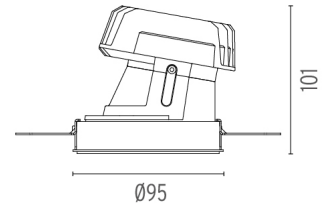

LIGHT SHOOTER WALL-WASHER NO TRIM

Number of heads	1
Mounting	Ceiling recessed
Lamps description	Power LED 10W 910 lm 3000K CRI 90
Luminaire luminous flux	Extreme Cut-off. See reference number
Voltage (V)	220/240
Environment	Indoor
Notes	LED: All the models include an accessory for IP54. Pre-installation frame included in No Trim versions.

OPTICAL

Aiming	Fixed
Light distribution symmetry	Asymmetric
Beam angle	34°

ELECTRICAL

Transformer availability	Included
Transformer mounting	Remote
Transformer type	Electronic
Emergency	Without
Insulation class	Class II

PHYSICAL

Cutout diameter (mm)	105
Recessed depth (mm)	160
Construction material	Aluminium
Weight (kg)	0,45

High-performance embedded light fixture for LED light source. Remote 220-240V power supply included.

- 03.6532.40A - 556lm White
- 03.6532.14A - 556lm Black

CERTIFICATIONS