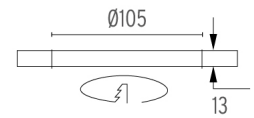

LIGHT SHOOTER WALL-WASHER NO TRIM

Number of heads	1
Mounting	Ceiling recessed
Lamps description	Power LED 10W 910 lm 3000K CRI 90
Luminaire luminous flux	Extreme Cut-off. See reference number
Voltage (V)	220/240
Environment	Indoor
Notes	LED: All the models include an accessory for IP54. Pre-installation frame included in No Trim versions.

OPTICAL

Aiming	Fixed
Light distribution symmetry	Asymmetric
Beam angle	34°

ELECTRICAL

Transformer availability	Included
Transformer mounting	Remote
Transformer type	Electronic
Emergency	Without
Insulation class	Class II

PHYSICAL

Cutout diameter (mm)	105
Recessed depth (mm)	160
Construction material	Aluminium
Weight (kg)	0,45

High-performance embedded light fixture for LED light source. Remote 220-240V power supply included.

- 03.6532.40A - 556lm White
- 03.6532.14A - 556lm Black

CERTIFICATIONS