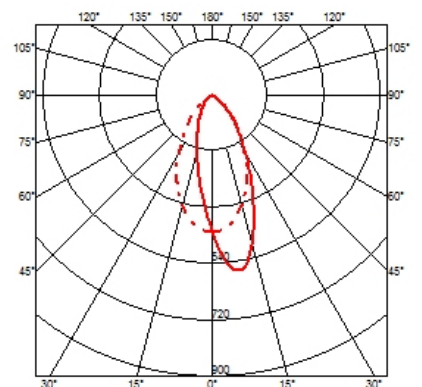

CERTIFICATIONS