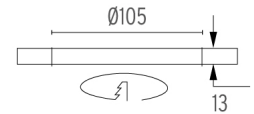

FLOS

Light Shooter Wall-Washer No Trim . Accessories

Optical

08.8041.68

Elliptical light distribution lens

Elliptical light distribution lens in 4mm thick tempered glass.

08.8412.14

Honeycomb

"Honeycomb" anti-glare grid made of aluminium cells.

High-performance embedded light fixture for LED light source. Remote 220-240V power supply included.

- 03.6532.40A - 556lm White
- 03.6532.14A - 556lm Black

Light Shooter Wall-Washer No Trim . Lamps

Power LED

Lamp category:

LED

Socket:

Special base

Lamp type:

Power LED

CERTIFICATIONS