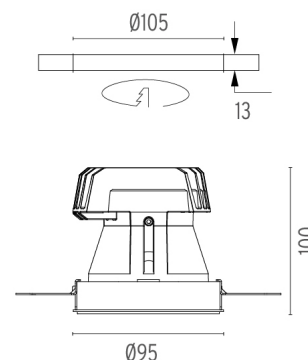

LIGHT SHOOTER FIXED NO TRIM DIMMABLE

Number of heads	1
Mounting	Ceiling recessed
Lamps description	Power LED 10W 850 lm 2700K CRI 90
Luminaire luminous flux	Extreme Cut-off. See reference number
Voltage (V)	220/240
Environment	Indoor
Notes	LED: All the models include an accessory for IP54. Pre-installation frame included in No Trim versions.

OPTICAL

Aiming	Fixed
Light distribution symmetry	Symmetric
Beam angle	25° Flood

ELECTRICAL

Transformer availability	Included
Transformer mounting	Remote
Transformer type	Electronic, Electronic dimmable, Electronic dimmable I-10V, Electronic dimmable dali
Emergency	Without
Insulation class	Class II

PHYSICAL

Cutout diameter (mm)	105
Recessed depth (mm)	160
Construction material	Aluminium
Weight (kg)	0,45

High-performance embedded light fixture for LED light source. Remote 220-240V power supply included.

- 03.6530.40.ADA - 543lm White
- 03.6530.14.ADA - 543lm Black

CERTIFICATIONS