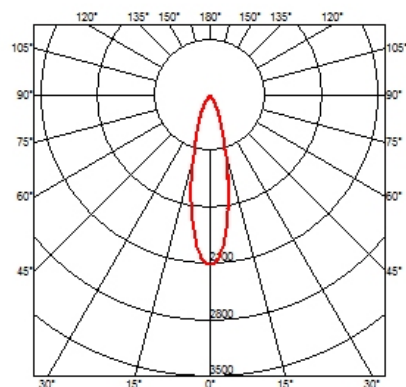

CERTIFICATIONS