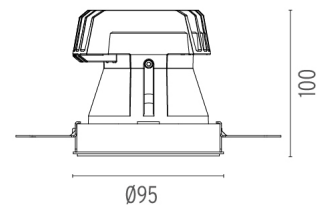

FLOS

Light Shooter Fixed No Trim Dimmable . Accessories

Optical

08.8041.68

Elliptical light distribution lens

Elliptical light distribution lens in 4mm thick tempered glass.

08.8412.14

Honeycomb

"Honeycomb" anti-glare grid made of aluminium cells.

High-performance embedded light fixture for LED light source. Remote 220-240V power supply included.

- 03.6529.40.ADA - 331lm White
- 03.6529.14.ADA - 331lm Black

Light Shooter Fixed No Trim Dimmable . Lamps

Power LED

Lamp category:

LED

Socket:

Special base

Lamp type:

Power LED

CERTIFICATIONS