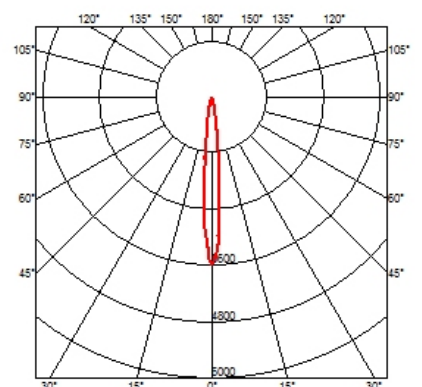

CERTIFICATIONS