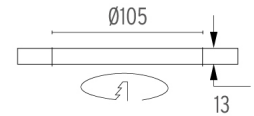

FLOS

Light Shooter Fixed No Trim Dimmable . Accessories

Optical

08.8041.68

Elliptical light distribution lens

Elliptical light distribution lens in 4mm thick tempered glass.

08.8412.14

Honeycomb

"Honeycomb" anti-glare grid made of aluminium cells.

High-performance embedded light fixture for LED light source. Remote 220-240V power supply included.

- 03.6529.40.ADA - 331lm White
- 03.6529.14.ADA - 331lm Black

Light Shooter Fixed No Trim Dimmable . Lamps

Power LED

Lamp category:

LED

Socket:

Special base

Lamp type:

Power LED

CERTIFICATIONS