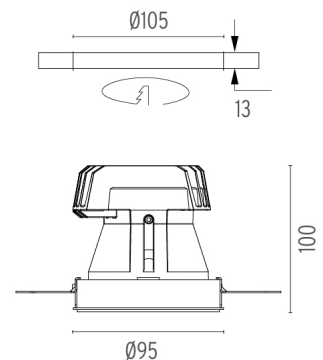

LIGHT SHOOTER FIXED NO TRIM DIMMABLE

Number of heads	1
Mounting	Ceiling recessed
Lamps description	Power LED 10W 850 lm 2700K CRI 90
Luminaire luminous flux	Extreme Cut-off. See reference number
Voltage (V)	220/240
Environment	Indoor
Notes	LED: All the models include an accessory for IP54. Pre-installation frame included in No Trim versions.

OPTICAL

Aiming	Fixed
Light distribution symmetry	Symmetric
Beam angle	12° Spot

ELECTRICAL

Transformer availability	Included
Transformer mounting	Remote
Transformer type	Electronic, Electronic dimmable, Electronic dimmable I-10V, Electronic dimmable dali
Emergency	Without
Insulation class	Class II

PHYSICAL

Cutout diameter (mm)	105
Recessed depth (mm)	160
Construction material	Aluminium
Weight (kg)	0,45

High-performance embedded light fixture for LED light source. Remote 220-240V power supply included.

- 03.6529.40.ADA - 331lm White
- 03.6529.14.ADA - 331lm Black

CERTIFICATIONS