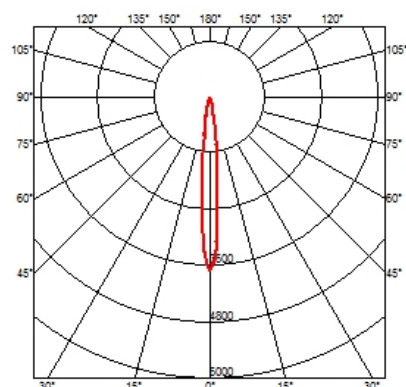

CERTIFICATIONS