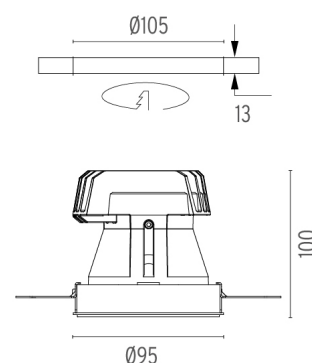

LIGHT SHOOTER FIXED NO TRIM DIMMABLE

Number of heads	1
Mounting	Ceiling recessed
Lamps description	Power LED 10W 910 lm 3000K CRI 90
Luminaire luminous flux	Extreme Cut-off. See reference number
Voltage (V)	220/240
Environment	Indoor
Notes	LED: All the models include an accessory for IP54. Pre-installation frame included in No Trim versions.

OPTICAL

Aiming	Fixed
Light distribution symmetry	Symmetric
Beam angle	12° Spot

ELECTRICAL

Transformer availability	Included
Transformer mounting	Remote
Transformer type	Electronic, Electronic dimmable, Electronic dimmable I-10V, Electronic dimmable dali
Emergency	Without
Insulation class	Class II

PHYSICAL

Cutout diameter (mm)	105
Recessed depth (mm)	160
Construction material	Aluminium
Weight (kg)	0,45

High-performance embedded light fixture for LED light source. Remote 220-240V power supply included.

- 03.6526.40.ADA - 343lm White
- 03.6526.14.ADA - 343lm Black

CERTIFICATIONS