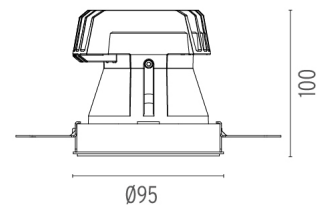

FLOS

Light Shooter Fixed No Trim Dimmable . Accessories

Optical

08.8041.68

Elliptical light distribution lens

Elliptical light distribution lens in 4mm thick tempered glass.

● 08.8412.14

Honeycomb

"Honeycomb" anti-glare grid made of aluminium cells.

High-performance embedded light fixture for LED light source. Remote 220-240V power supply included.

- 03.6526.40.ADA - 343lm White
- 03.6526.14.ADA - 343lm Black

Light Shooter Fixed No Trim Dimmable . Lamps

Power LED

Lamp category:

LED

Socket:

Special base

Lamp type:

Power LED

CERTIFICATIONS