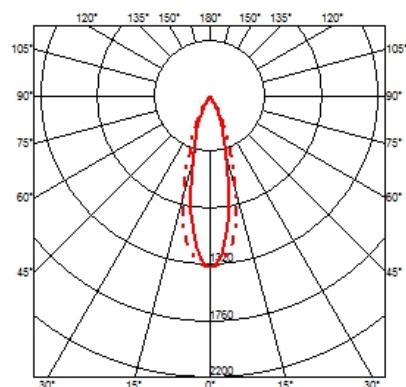

CERTIFICATIONS