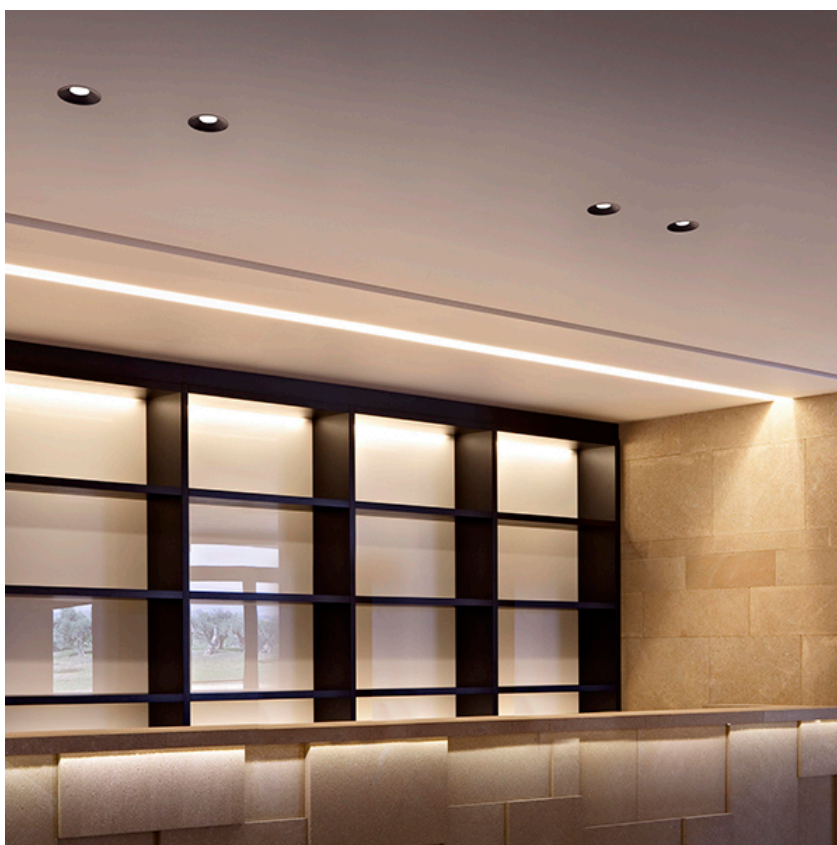

LIGHT SHOOTER ADJUSTABLE NO TRIM DIMMABLE

Number of heads	1
Mounting	Ceiling recessed
Lamps description	Power LED 10W 850 lm 2700K CRI 90
Luminaire luminous flux	Extreme Cut-off. See reference number
Voltage (V)	220/240
Environment	Indoor
Notes	LED: All the models include an accessory for IP54. Pre-installation frame included in No Trim versions.

OPTICAL

Aiming	Adjustable
Light distribution symmetry	Symmetric
Beam angle	25° Flood

ELECTRICAL

Transformer availability	Included
Transformer mounting	Remote
Transformer type	Electronic, Electronic dimmable, Electronic dimmable I-10V, Electronic dimmable dali
Emergency	Without
Insulation class	Class II

PHYSICAL

Cutout diameter (mm)	105
Recessed depth (mm)	170
Construction material	Aluminium
Weight (kg)	0,45

Light Shooter Adjustable No Trim Dimmable

designed by FLOS Architectural

High-performance embedded light fixture for LED light source. Remote 220-240V power supply included.

- 03.6524.40.ADA - 473lm White
- 03.6524.14.ADA - 473lm Black

CERTIFICATIONS