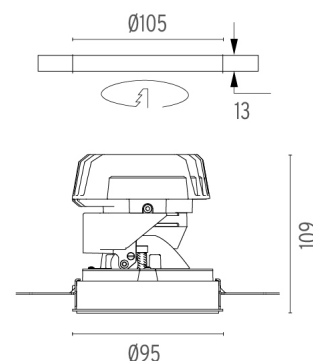

LIGHT SHOOTER ADJUSTABLE NO TRIM DIMMABLE

Number of heads	1
Mounting	Ceiling recessed
Lamps description	Power LED 10W 850 lm 2700K CRI 90
Luminaire luminous flux	Extreme Cut-off. See reference number
Voltage (V)	220/240
Environment	Indoor
Notes	LED: All the models include an accessory for IP54. Pre-installation frame included in No Trim versions.

OPTICAL

Aiming	Adjustable
Light distribution symmetry	Symmetric
Beam angle	25° Flood

ELECTRICAL

Transformer availability	Included
Transformer mounting	Remote
Transformer type	Electronic, Electronic dimmable, Electronic dimmable I-10V, Electronic dimmable dali
Emergency	Without
Insulation class	Class II

PHYSICAL

Cutout diameter (mm)	105
Recessed depth (mm)	170
Construction material	Aluminium
Weight (kg)	0,45

Light Shooter Adjustable No Trim Dimmable

designed by FLOS Architectural

High-performance embedded light fixture for LED light source. Remote 220-240V power supply included.

- 03.6524.40.ADA - 473lm White
- 03.6524.14.ADA - 473lm Black

CERTIFICATIONS