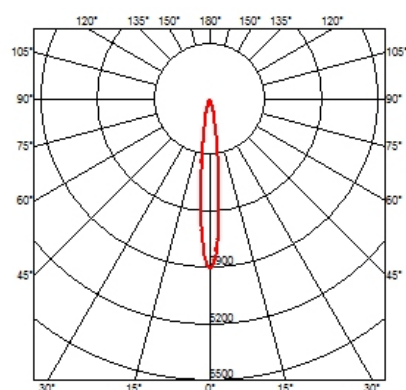

CERTIFICATIONS