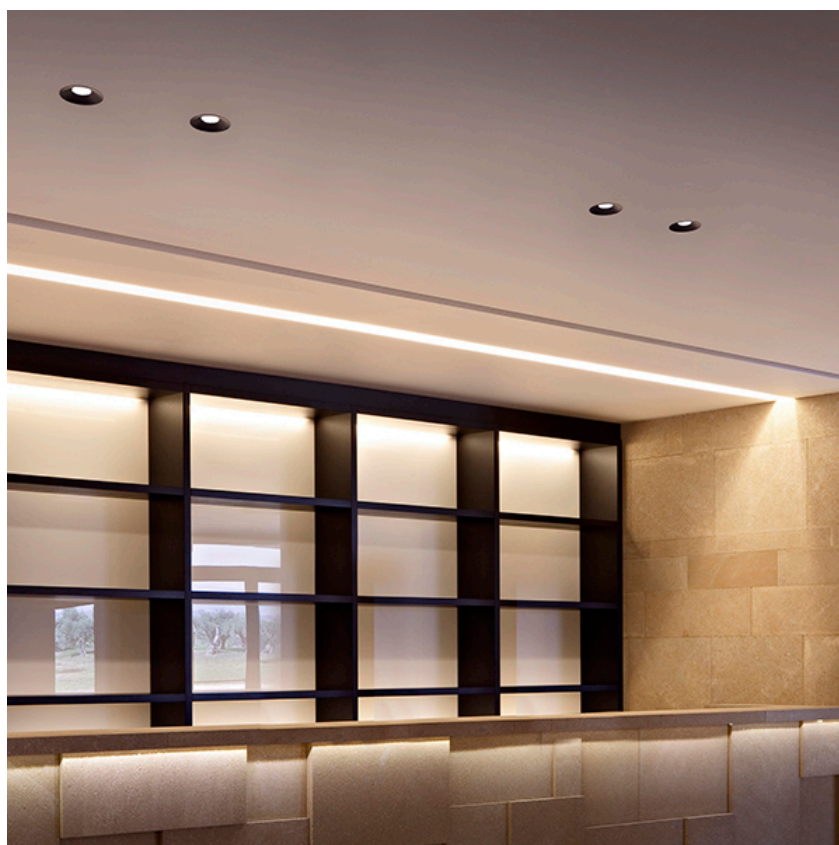

CERTIFICATIONS