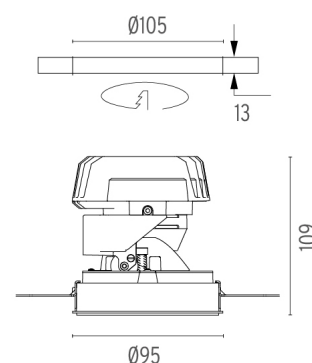

LIGHT SHOOTER ADJUSTABLE NO TRIM DIMMABLE

Number of heads	1
Mounting	Ceiling recessed
Lamps description	Power LED 10W 850 lm 2700K CRI 90
Luminaire luminous flux	Extreme Cut-off. See reference number
Voltage (V)	220/240
Environment	Indoor
Notes	LED: All the models include an accessory for IP54. Pre-installation frame included in No Trim versions.

OPTICAL

Aiming	Adjustable
Light distribution symmetry	Symmetric
Beam angle	13° Spot

ELECTRICAL

Transformer availability	Included
Transformer mounting	Remote
Transformer type	Electronic, Electronic dimmable, Electronic dimmable I-10V, Electronic dimmable dali
Emergency	Without
Insulation class	Class II

PHYSICAL

Cutout diameter (mm)	105
Recessed depth (mm)	170
Construction material	Aluminium
Weight (kg)	0,45

designed by FLOS Architectural

High-performance embedded light fixture for LED light source. Remote 220-240V power supply included.

- 03.6523.40.ADA - 316lm White
- 03.6523.14.ADA - 316lm Black

CERTIFICATIONS