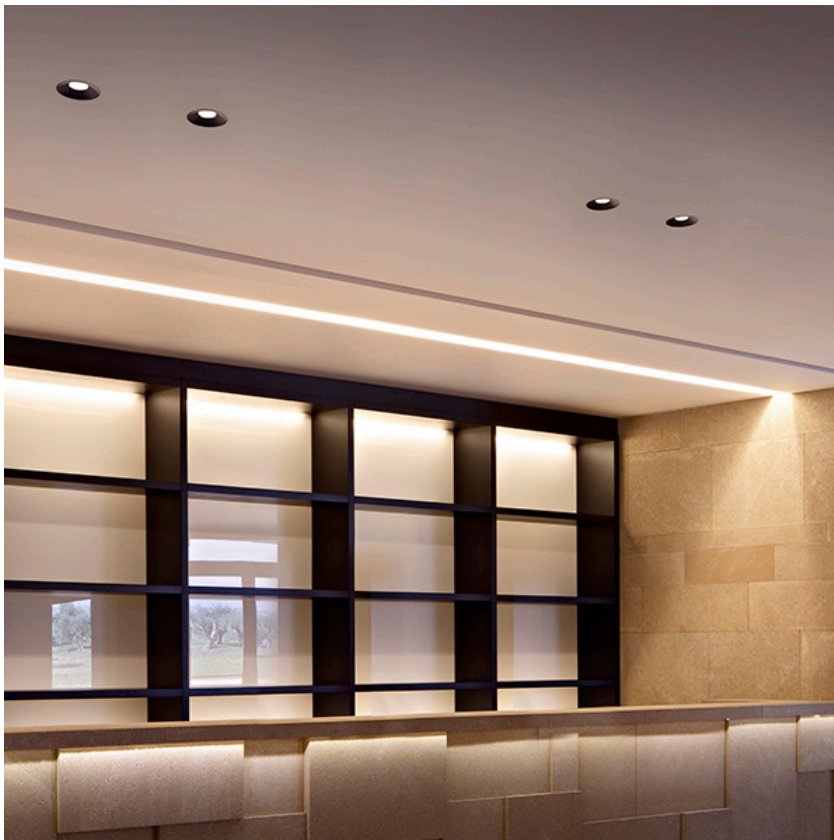

LIGHT SHOOTER ADJUSTABLE NO TRIM DIMMABLE

Number of heads	1
Mounting	Ceiling recessed
Lamps description	Power LED 10W 910 lm 3000K CRI 90
Luminaire luminous flux	Extreme Cut-off. See reference number
Voltage (V)	220/240
Environment	Indoor
Notes	LED: All the models include an accessory for IP54. Pre-installation frame included in No Trim versions.

OPTICAL

Aiming	Adjustable
Light distribution symmetry	Symmetric
Beam angle	25° Flood

ELECTRICAL

Transformer availability	Included
Transformer mounting	Remote
Transformer type	Electronic, Electronic dimmable, Electronic dimmable I-10V, Electronic dimmable dali
Emergency	Without
Insulation class	Class II

PHYSICAL

Cutout diameter (mm)	105
Recessed depth (mm)	170
Construction material	Aluminium
Weight (kg)	0,45

designed by FLOS Architectural

High-performance embedded light fixture for LED light source. Remote 220-240V power supply included.

- 03.6521.40.ADA - 490lm White
- 03.6521.14.ADA - 490lm Black

CERTIFICATIONS