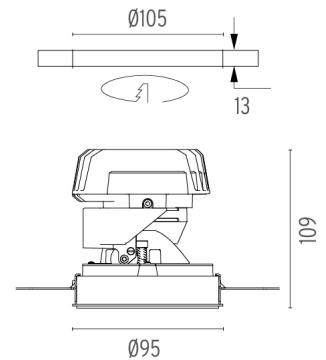

LIGHT SHOOTER ADJUSTABLE NO TRIM DIMMABLE

Number of heads	1
Mounting	Ceiling recessed
Lamps description	Power LED 10W 910 lm 3000K CRI 90
Luminaire luminous flux	Extreme Cut-off. See reference number
Voltage (V)	220/240
Environment	Indoor
Notes	LED: All the models include an accessory for IP54. Pre-installation frame included in No Trim versions.

PHYSICAL

Cutout diameter (mm)	105
Recessed depth (mm)	170
Construction material	Aluminium
Weight (kg)	0,45

Light Shooter Adjustable No Trim Dimmable

designed by FLOS Architectural

High-performance embedded light fixture for LED light source. Remote 220-240V power supply included.

- 03.6521.40.ADA - 490lm White
- 03.6521.14.ADA - 490lm Black

CERTIFICATIONS

Light Shooter Adjustable No Trim Dimmable . Accessories

Optical

08.8041.68

Elliptical light distribution lens

Elliptical light distribution lens in 4mm thick tempered glass.