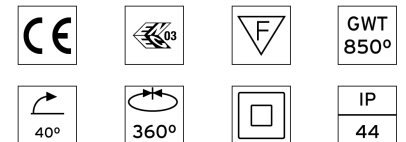

CERTIFICATIONS