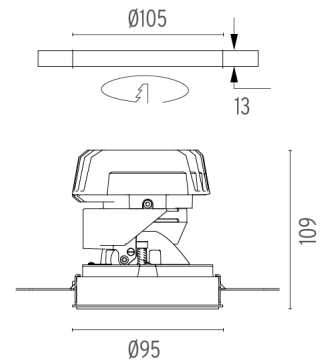

CERTIFICATIONS