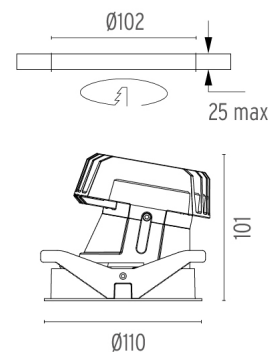

LIGHT SHOOTER WALL-WASHER TRIM DIMMABLE

Number of heads	1
Mounting	Ceiling recessed
Lamps description	Power LED 10W 850 lm 2700K CRI 90
Luminaire luminous flux	Extreme Cut-off. See reference number
Voltage (V)	220/240
Environment	Indoor
Notes	LED: All the models include an accessory for IP54.

OPTICAL

Aiming	Fixed
Light distribution symmetry	Asymmetric
Beam angle	34°

ELECTRICAL

Transformer availability	Included
Transformer mounting	Remote
Transformer type	Electronic, Electronic dimmable, Electronic dimmable I-10V, Electronic dimmable dali
Emergency	Without
Insulation class	Class II

PHYSICAL

Cutout diameter (mm)	102
Recessed depth (mm)	160
Construction material	Aluminium
Weight (kg)	0,45

designed by FLOS Architectural

High-performance embedded light fixture for LED light source. Remote 220-240V power supply included.

- 03.6514.40.ADA - 401lm White
- 03.6514.14.ADA - 401lm Black

CERTIFICATIONS