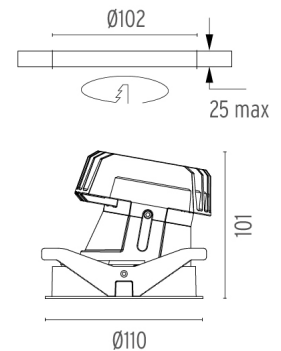

CERTIFICATIONS