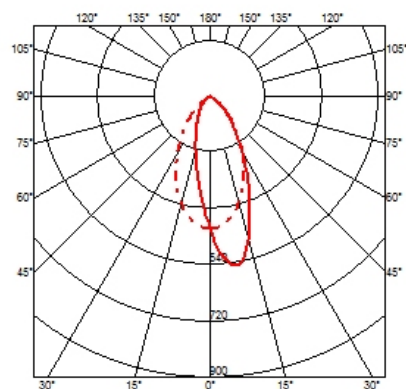

CERTIFICATIONS