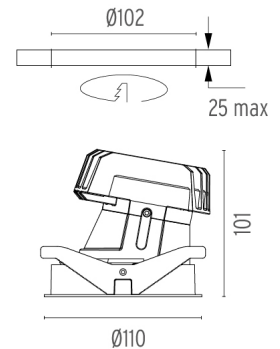

Light Shooter Wall-Washer Trim . Accessories

Optical

08.8041.68

Elliptical light distribution lens

Elliptical light distribution lens in 4mm thick tempered glass.

● 08.8412.14

Honeycomb

"Honeycomb" anti-glare grid made of aluminium cells.

Light Shooter Wall-Washer Trim designed by FLOS Architectural

High-performance embedded light fixture for LED light source. Remote 220-240V power supply included.

- 03.6514.40A - 401lm White
- 03.6514.14A - 401lm Black

Light Shooter Wall-Washer Trim . Lamps

Power LED

Lamp category:

LED

Socket:

Special base

Lamp type:

Power LED

CERTIFICATIONS