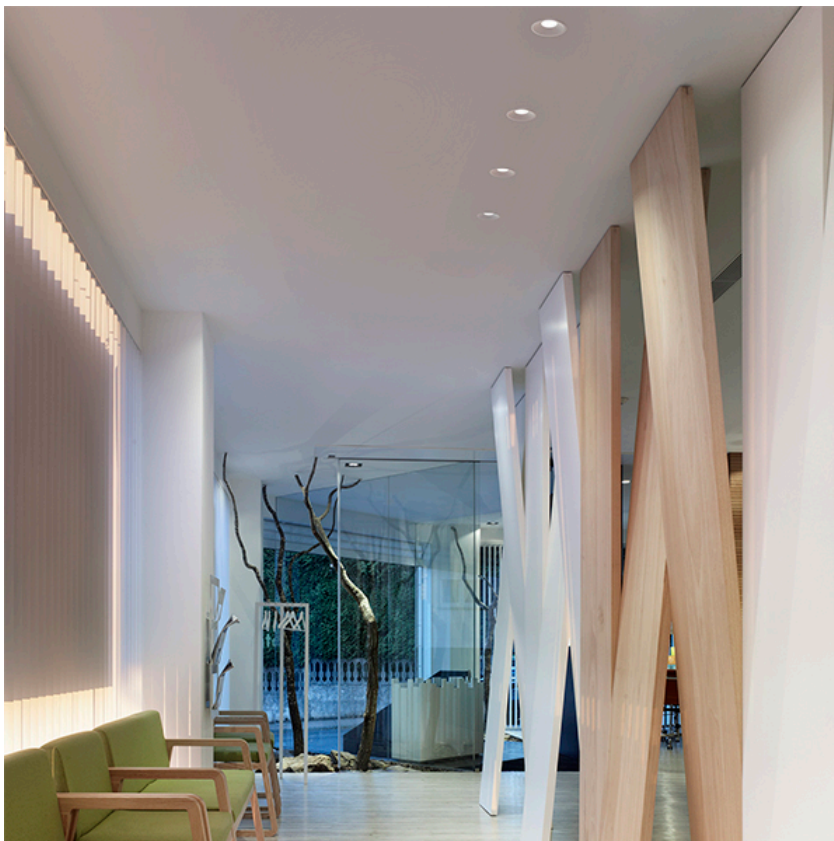

CERTIFICATIONS