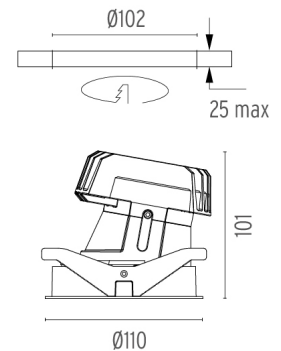

LIGHT SHOOTER WALL-WASHER TRIM

Number of heads	1
Mounting	Ceiling recessed
Lamps description	Power LED 10W 850 lm 2700K CRI 90
Luminaire luminous flux	Extreme Cut-off. See reference number
Voltage (V)	220/240
Environment	Indoor
Notes	LED: All the models include an accessory for IP54.

PHYSICAL

Cutout diameter (mm)	102
Recessed depth (mm)	160
Construction material	Aluminium
Weight (kg)	0,45

Light Shooter Wall-Washer Trim
designed by FLOS Architectural

High-performance embedded light fixture for LED light source. Remote 220-240V power supply included.

●	03.6514.40A - 401lm	White
●	03.6514.14A - 401lm	Black

CERTIFICATIONS

Light Shooter Wall-Washer Trim . Accessories

Optical

08.8041.68

Elliptical light distribution lens

Elliptical light distribution lens in 4mm thick tempered glass.