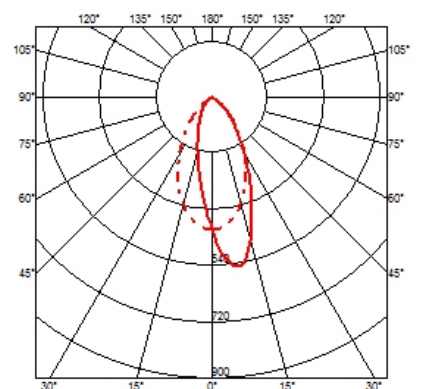

OPTICAL

Aiming	Fixed
Light distribution symmetry	Asymmetric
Beam angle	34°

ELECTRICAL

Transformer availability	Included
Transformer mounting	Remote
Transformer type	Electronic
Emergency	Without
Insulation class	Class II

PHYSICAL

Cutout diameter (mm)	102
Recessed depth (mm)	160
Construction material	Aluminium
Weight (kg)	0,45

Light Shooter Wall-Washer Trim
designed by FLOS Architectural

High-performance embedded light fixture for LED light source. Remote 220-240V power supply included.

●	03.6514.40A - 401lm	White
●	03.6514.14A - 401lm	Black

CERTIFICATIONS

Light Shooter Wall-Washer Trim . Accessories

Optical

08.8041.68

Elliptical light distribution lens

Elliptical light distribution lens in 4mm thick tempered glass.