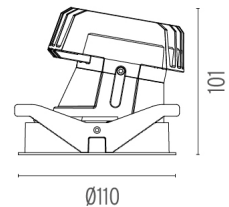

FLOS

Light Shooter Wall-Washer Trim . Accessories

Optical

08.8041.68

Elliptical light distribution lens

Elliptical light distribution lens in 4mm thick tempered glass.

● 08.8412.14

Honeycomb

"Honeycomb" anti-glare grid made of aluminium cells.

Light Shooter Wall-Washer Trim designed by FLOS Architectural

High-performance embedded light fixture for LED light source. Remote 220-240V power supply included.

- 03.6512.40A - 556lm White
- 03.6512.14A - 556lm Black

Light Shooter Wall-Washer Trim . Lamps

Power LED

Lamp category:

LED

Socket:

Special base

Lamp type:

Power LED

CERTIFICATIONS