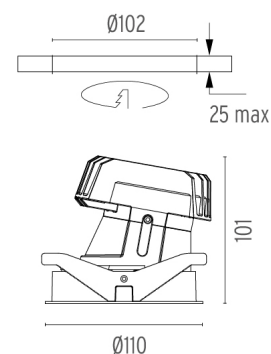

LIGHT SHOOTER WALL-WASHER TRIM

Number of heads	1
Mounting	Ceiling recessed
Lamps description	Power LED 10W 910 lm 3000K CRI 90
Luminaire luminous flux	Extreme Cut-off. See reference number
Voltage (V)	220/240
Environment	Indoor
Notes	LED: All the models include an accessory for IP54.

PHYSICAL

Cutout diameter (mm)	102
Recessed depth (mm)	160
Construction material	Aluminium
Weight (kg)	0,45

Light Shooter Wall-Washer Trim
designed by FLOS Architectural

High-performance embedded light fixture for LED light source. Remote 220-240V power supply included.

● 03.65.12.40A - 556lm	White
● 03.65.12.14A - 556lm	Black

CERTIFICATIONS

FLOS

Light Shooter Wall-Washer Trim . Accessories

Optical

08.8041.68

Elliptical light distribution lens

Elliptical light distribution lens in 4mm thick tempered glass.