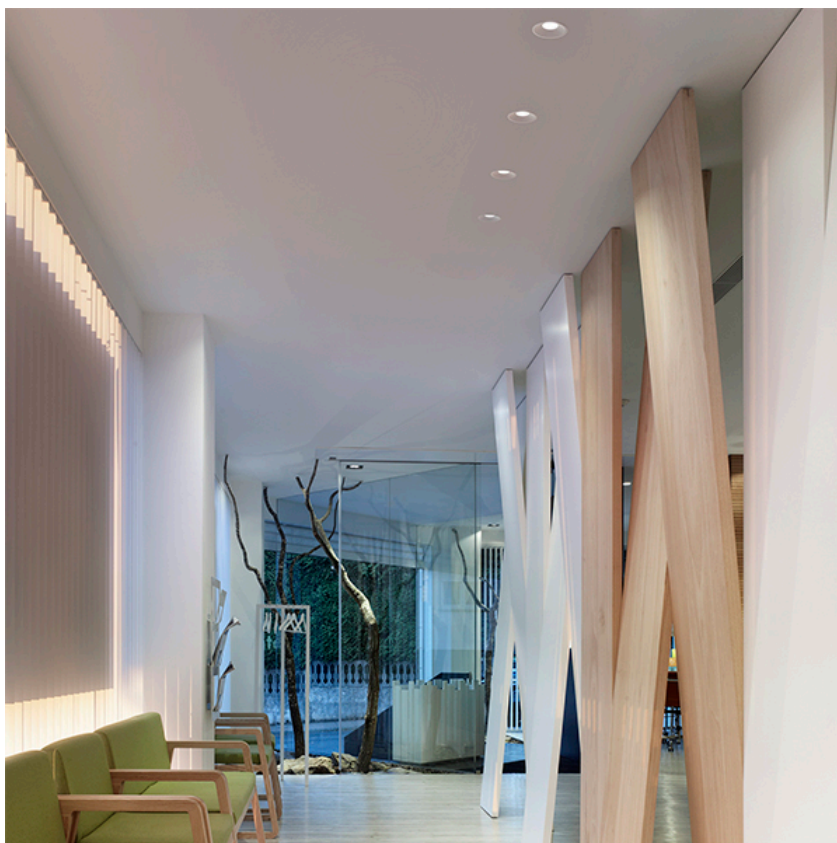

CERTIFICATIONS