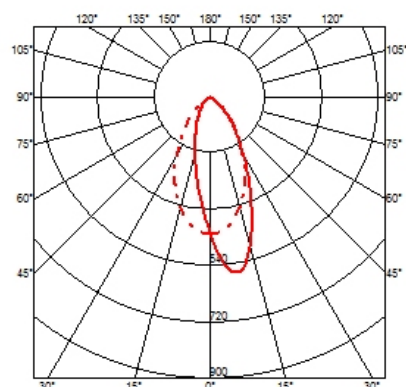

OPTICAL

Aiming	Fixed
Light distribution symmetry	Asymmetric
Beam angle	34°

ELECTRICAL

Transformer availability	Included
Transformer mounting	Remote
Transformer type	Electronic
Emergency	Without
Insulation class	Class II

PHYSICAL

Cutout diameter (mm)	102
Recessed depth (mm)	160
Construction material	Aluminium
Weight (kg)	0,45

Light Shooter Wall-Washer Trim
designed by FLOS Architectural

High-performance embedded light fixture for LED light source. Remote 220-240V power supply included.

● 03.65.12.40A - 556lm	White
● 03.65.12.14A - 556lm	Black

CERTIFICATIONS

FLOS

Light Shooter Wall-Washer Trim . Accessories

Optical

08.8041.68

Elliptical light distribution lens

Elliptical light distribution lens in 4mm thick tempered glass.