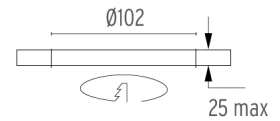

FLOS

Light Shooter Wall-Washer Trim . Accessories

Optical

08.8041.68

Elliptical light distribution lens

Elliptical light distribution lens in 4mm thick tempered glass.

● 08.8412.14

Honeycomb

"Honeycomb" anti-glare grid made of aluminium cells.

Light Shooter Wall-Washer Trim designed by FLOS Architectural

High-performance embedded light fixture for LED light source. Remote 220-240V power supply included.

- 03.6512.40A - 556lm White
- 03.6512.14A - 556lm Black

Light Shooter Wall-Washer Trim . Lamps

Power LED

Lamp category:

LED

Socket:

Special base

Lamp type:

Power LED

CERTIFICATIONS