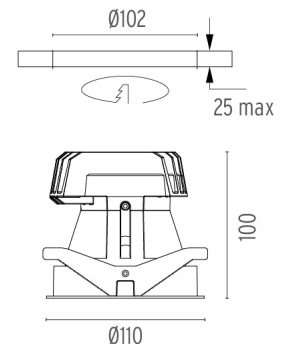

LIGHT SHOOTER FIXED TRIM DIMMABLE

Number of heads	1
Mounting	Ceiling recessed
Lamps description	Power LED 10W 850 lm 2700K CRI 90
Luminaire luminous flux	Extreme Cut-off. See reference number
Voltage (V)	220/240
Environment	Indoor
Notes	LED: All the models include an accessory for IP54.

OPTICAL

Aiming	Fixed
Light distribution symmetry	Symmetric
Beam angle	25° Flood

ELECTRICAL

Transformer availability	Included
Transformer mounting	Remote
Transformer type	Electronic, Electronic dimmable, Electronic dimmable I-10V, Electronic dimmable dali
Emergency	Without
Insulation class	Class II

PHYSICAL

Cutout diameter (mm)	102
Recessed depth (mm)	160
Construction material	Aluminium
Weight (kg)	0,45

High-performance embedded light fixture for LED light source. Remote 220-240V power supply included.

- 03.6510.40.ADA - 543lm White
- 03.6510.14.ADA - 543lm Black

CERTIFICATIONS