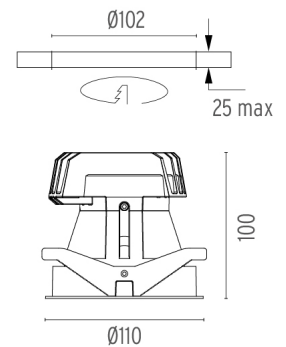

CERTIFICATIONS