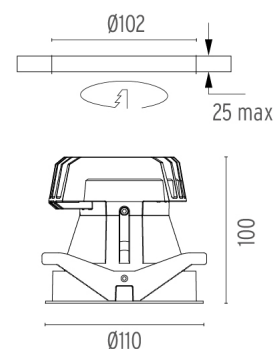

LIGHT SHOOTER FIXED TRIM

Number of heads	1
Mounting	Ceiling recessed
Lamps description	Power LED 10W 850 lm 2700K CRI 90
Luminaire luminous flux	Extreme Cut-off. See reference number
Voltage (V)	220/240
Environment	Indoor
Notes	LED: All the models include an accessory for IP54.

PHYSICAL

Cutout diameter (mm)	102
Recessed depth (mm)	160
Construction material	Aluminium
Weight (kg)	0,45

Light Shooter Fixed Trim
designed by FLOS Architectural

High-performance embedded light fixture for LED light source. Remote 220-240V power supply included.

● 03.6510.40A - 543lm	White
● 03.6510.14A - 543lm	Black

CERTIFICATIONS

FLOS

Light Shooter Fixed Trim . Accessories

Optical

08.8041.68

Elliptical light distribution lens

Elliptical light distribution lens in 4mm thick tempered glass.