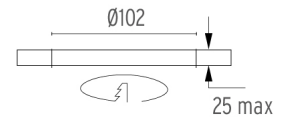

FLOS

Light Shooter Fixed Trim . Accessories

Optical

08.8041.68

Elliptical light distribution lens

Elliptical light distribution lens in 4mm thick tempered glass.

● 08.8412.14

Honeycomb

"Honeycomb" anti-glare grid made of aluminium cells.

Light Shooter Fixed Trim designed by FLOS Architectural

High-performance embedded light fixture for LED light source. Remote 220-240V power supply included.

- 03.6510.40A - 543lm White
- 03.6510.14A - 543lm Black

Light Shooter Fixed Trim . Lamps

Power LED

Lamp category:

LED

Socket:

Special base

Lamp type:

Power LED

CERTIFICATIONS