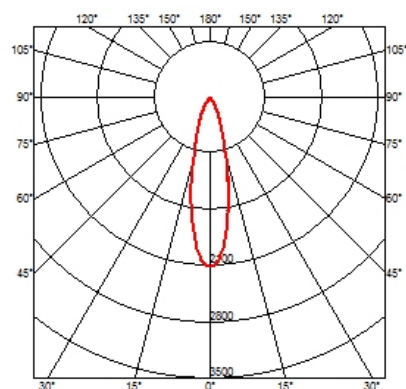

CERTIFICATIONS