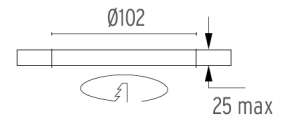

FLOS

Light Shooter Fixed Trim Dimmable . Accessories

Optical

08.8041.68

Elliptical light distribution lens

Elliptical light distribution lens in 4mm thick tempered glass.

● 08.8412.14

Honeycomb

"Honeycomb" anti-glare grid made of aluminium cells.

High-performance embedded light fixture for LED light source. Remote 220-240V power supply included.

- 03.6507.40.ADA - 563lm White
- 03.6507.14.ADA - 563lm Black

Light Shooter Fixed Trim Dimmable . Lamps

Power LED

Lamp category:

LED

Socket:

Special base

Lamp type:

Power LED

CERTIFICATIONS