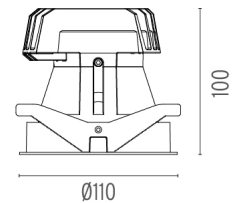

FLOS

Light Shooter Fixed Trim Dimmable . Accessories

Optical

08.8041.68

Elliptical light distribution lens

Elliptical light distribution lens in 4mm thick tempered glass.

● 08.8412.14

Honeycomb

"Honeycomb" anti-glare grid made of aluminium cells.

High-performance embedded light fixture for LED light source. Remote 220-240V power supply included.

- 03.6507.40.ADA - 563lm White
- 03.6507.14.ADA - 563lm Black

Light Shooter Fixed Trim Dimmable . Lamps

Power LED

Lamp category:

LED

Socket:

Special base

Lamp type:

Power LED

CERTIFICATIONS