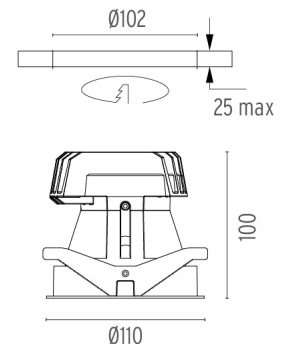

LIGHT SHOOTER FIXED TRIM DIMMABLE

Number of heads	1
Mounting	Ceiling recessed
Lamps description	Power LED 10W 910 lm 3000K CRI 90
Luminaire luminous flux	Extreme Cut-off. See reference number
Voltage (V)	220/240
Environment	Indoor
Notes	LED: All the models include an accessory for IP54.

OPTICAL

Aiming	Fixed
Light distribution symmetry	Symmetric
Beam angle	25° Flood

ELECTRICAL

Transformer availability	Included
Transformer mounting	Remote
Transformer type	Electronic, Electronic dimmable, Electronic dimmable I-10V, Electronic dimmable dali
Emergency	Without
Insulation class	Class II

PHYSICAL

Cutout diameter (mm)	102
Recessed depth (mm)	160
Construction material	Aluminium
Weight (kg)	0,45

High-performance embedded light fixture for LED light source. Remote 220-240V power supply included.

- 03.6507.40.ADA - 563lm White
- 03.6507.14.ADA - 563lm Black

CERTIFICATIONS