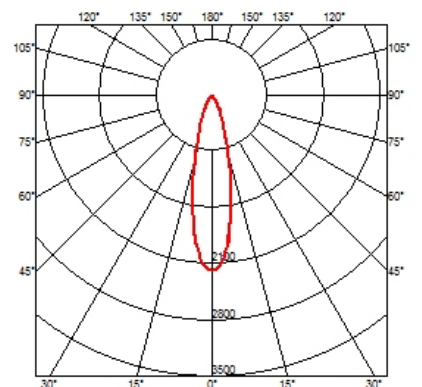

CERTIFICATIONS