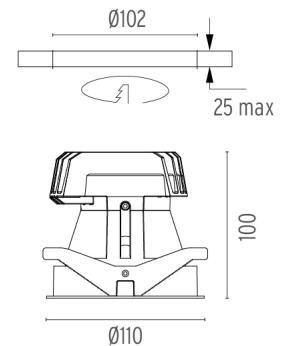

LIGHT SHOOTER FIXED TRIM

Number of heads	1
Mounting	Ceiling recessed
Lamps description	Power LED 10W 910 lm 3000K CRI 90
Luminaire luminous flux	Extreme Cut-off. See reference number
Voltage (V)	220/240
Environment	Indoor
Notes	LED: All the models include an accessory for IP54.

PHYSICAL

Cutout diameter (mm)	102
Recessed depth (mm)	160
Construction material	Aluminium
Weight (kg)	0,45

Light Shooter Fixed Trim
designed by FLOS Architectural

High-performance embedded light fixture for LED light source. Remote 220-240V power supply included.

● 03.6507.40A - 563lm	White
● 03.6507.14A - 563lm	Black

CERTIFICATIONS

FLOS

Light Shooter Fixed Trim . Accessories

Optical

08.8041.68

Elliptical light distribution lens

Elliptical light distribution lens in 4mm thick tempered glass.