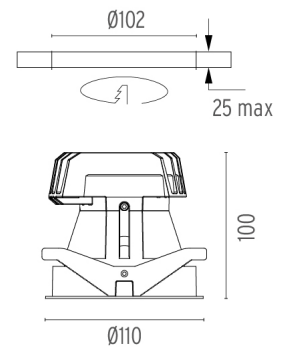

FLOS

Light Shooter Fixed Trim . Accessories

Optical

08.8041.68

Elliptical light distribution lens

Elliptical light distribution lens in 4mm thick tempered glass.

08.8412.14

Honeycomb

"Honeycomb" anti-glare grid made of aluminium cells.

Light Shooter Fixed Trim designed by FLOS Architectural

High-performance embedded light fixture for LED light source. Remote 220-240V power supply included.

- 03.6507.40A - 563lm White
- 03.6507.14A - 563lm Black

Light Shooter Fixed Trim . Lamps

Power LED

Lamp category:

LED

Socket:

Special base

Lamp type:

Power LED

CERTIFICATIONS