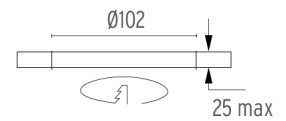

FLOS

Light Shooter Fixed Trim Dimmable . Accessories

Optical

08.8041.68

Elliptical light distribution lens

Elliptical light distribution lens in 4mm thick tempered glass.

● 08.8412.14

Honeycomb

"Honeycomb" anti-glare grid made of aluminium cells.

High-performance embedded light fixture for LED light source. Remote 220-240V power supply included.

- 03.6506.40.ADA - 343lm White
- 03.6506.14.ADA - 343lm Black

Light Shooter Fixed Trim Dimmable . Lamps

Power LED

Lamp category:

LED

Socket:

Special base

Lamp type:

Power LED

CERTIFICATIONS