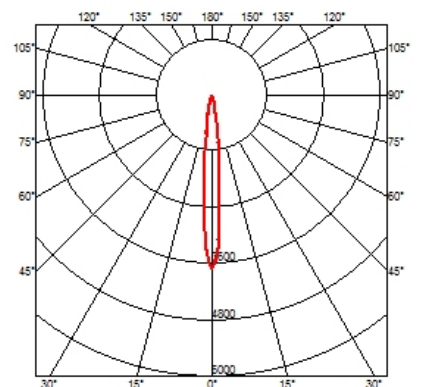

CERTIFICATIONS