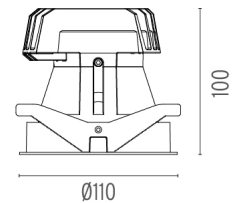

FLOS

Light Shooter Fixed Trim Dimmable . Accessories

Optical

08.8041.68

Elliptical light distribution lens

Elliptical light distribution lens in 4mm thick tempered glass.

● 08.8412.14

Honeycomb

"Honeycomb" anti-glare grid made of aluminium cells.

High-performance embedded light fixture for LED light source. Remote 220-240V power supply included.

- 03.6506.40.ADA - 343lm White
- 03.6506.14.ADA - 343lm Black

Light Shooter Fixed Trim Dimmable . Lamps

Power LED

Lamp category:

LED

Socket:

Special base

Lamp type:

Power LED

CERTIFICATIONS