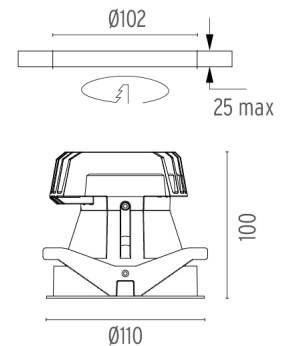

LIGHT SHOOTER FIXED TRIM DIMMABLE

Number of heads	1
Mounting	Ceiling recessed
Lamps description	Power LED 10W 910 lm 3000K CRI 90
Luminaire luminous flux	Extreme Cut-off. See reference number
Voltage (V)	220/240
Environment	Indoor
Notes	LED: All the models include an accessory for IP54.

OPTICAL

Aiming	Fixed
Light distribution symmetry	Symmetric
Beam angle	12° Spot

ELECTRICAL

Transformer availability	Included
Transformer mounting	Remote
Transformer type	Electronic, Electronic dimmable, Electronic dimmable I-10V, Electronic dimmable dali
Emergency	Without
Insulation class	Class II

PHYSICAL

Cutout diameter (mm)	102
Recessed depth (mm)	160
Construction material	Aluminium
Weight (kg)	0,45

High-performance embedded light fixture for LED light source. Remote 220-240V power supply included.

- 03.6506.40.ADA - 343lm White
- 03.6506.14.ADA - 343lm Black

CERTIFICATIONS