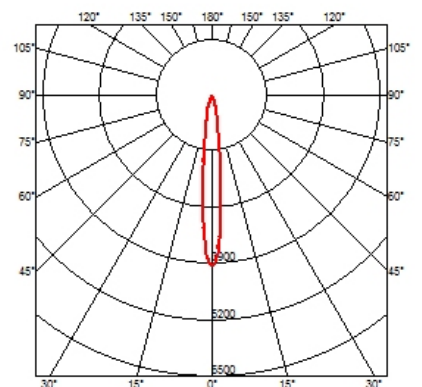

CERTIFICATIONS