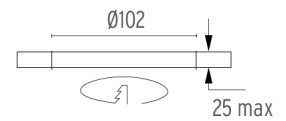

FLOS

Light Shooter Fixed Trim . Accessories

Optical

08.8041.68

Elliptical light distribution lens

Elliptical light distribution lens in 4mm thick tempered glass.

● 08.8412.14

Honeycomb

"Honeycomb" anti-glare grid made of aluminium cells.

Light Shooter Fixed Trim designed by FLOS Architectural

High-performance embedded light fixture for LED light source. Remote 220-240V power supply included.

- 03.6506.40A - 343lm White
- 03.6506.14A - 343lm Black

Light Shooter Fixed Trim . Lamps

Power LED

Lamp category:

LED

Socket:

Special base

Lamp type:

Power LED

CERTIFICATIONS