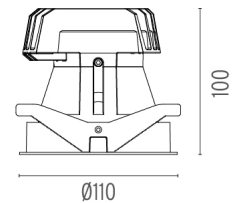

FLOS

Light Shooter Fixed Trim . Accessories

Optical

08.8041.68

Elliptical light distribution lens

Elliptical light distribution lens in 4mm thick tempered glass.

● 08.8412.14

Honeycomb

"Honeycomb" anti-glare grid made of aluminium cells.

Light Shooter Fixed Trim designed by FLOS Architectural

High-performance embedded light fixture for LED light source. Remote 220-240V power supply included.

- 03.6506.40A - 343lm White
- 03.6506.14A - 343lm Black

Light Shooter Fixed Trim . Lamps

Power LED

Lamp category:

LED

Socket:

Special base

Lamp type:

Power LED

CERTIFICATIONS