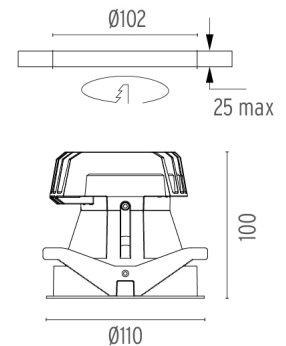

LIGHT SHOOTER FIXED TRIM

Number of heads	1
Mounting	Ceiling recessed
Lamps description	Power LED 10W 910 lm 3000K CRI 90
Luminaire luminous flux	Extreme Cut-off. See reference number
Voltage (V)	220/240
Environment	Indoor
Notes	LED: All the models include an accessory for IP54.

OPTICAL

Aiming	Fixed
Light distribution symmetry	Symmetric
Beam angle	12° Spot

ELECTRICAL

Transformer availability	Included
Transformer mounting	Remote
Transformer type	Electronic
Emergency	Without
Insulation class	Class II

PHYSICAL

Cutout diameter (mm)	102
Recessed depth (mm)	160
Construction material	Aluminium
Weight (kg)	0,45

High-performance embedded light fixture for LED light source. Remote 220-240V power supply included.

● 03.6506.40A - 343lm	White
● 03.6506.14A - 343lm	Black

CERTIFICATIONS