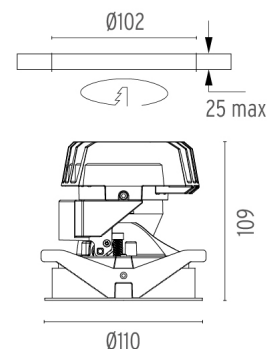

LIGHT SHOOTER ADJUSTABLE TRIM DIMMABLE

Number of heads	1
Mounting	Ceiling recessed
Lamps description	Power LED 10W 850 lm 2700K CRI 90
Luminaire luminous flux	Extreme Cut-off. See reference number
Voltage (V)	220/240
Environment	Indoor
Notes	LED: All the models include an accessory for IP54.

OPTICAL

Aiming	Adjustable
Light distribution symmetry	Symmetric
Beam angle	13° Spot

ELECTRICAL

Transformer availability	Included
Transformer mounting	Remote
Transformer type	Electronic, Electronic dimmable, Electronic dimmable I-10V, Electronic dimmable dali
Emergency	Without
Insulation class	Class II

PHYSICAL

Cutout diameter (mm)	102
Recessed depth (mm)	170
Construction material	Aluminium
Weight (kg)	0,45

Light Shooter Adjustable Trim Dimmable

designed by FLOS Architectural

High-performance embedded light fixture for LED light source. Remote 220-240V power supply included.

- 03.6503.40.ADA - 316lm White
- 03.6503.14.ADA - 316lm Black

CERTIFICATIONS