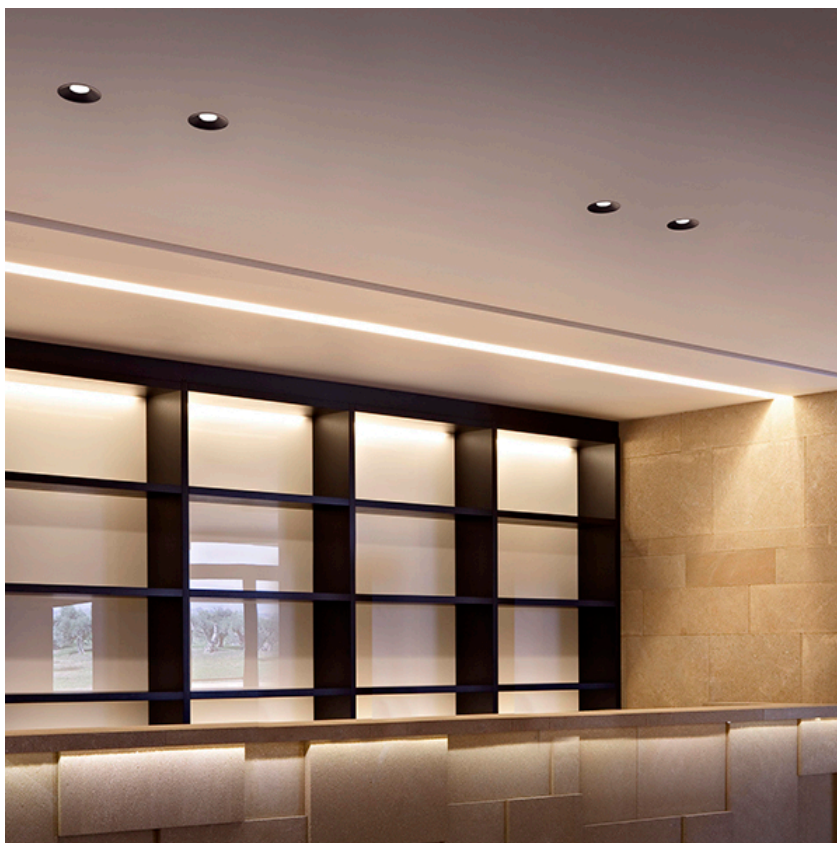

LIGHT SHOOTER ADJUSTABLE TRIM DIMMABLE

Number of heads	1
Mounting	Ceiling recessed
Lamps description	Power LED 10W 850 lm 2700K CRI 90
Luminaire luminous flux	Extreme Cut-off. See reference number
Voltage (V)	220/240
Environment	Indoor
Notes	LED: All the models include an accessory for IP54.

OPTICAL

Aiming	Adjustable
Light distribution symmetry	Symmetric
Beam angle	13° Spot

ELECTRICAL

Transformer availability	Included
Transformer mounting	Remote
Transformer type	Electronic, Electronic dimmable, Electronic dimmable I-10V, Electronic dimmable dali
Emergency	Without
Insulation class	Class II

PHYSICAL

Cutout diameter (mm)	102
Recessed depth (mm)	170
Construction material	Aluminium
Weight (kg)	0,45

Light Shooter Adjustable Trim Dimmable

designed by FLOS Architectural

High-performance embedded light fixture for LED light source. Remote 220-240V power supply included.

- 03.6503.40.ADA - 316lm White
- 03.6503.14.ADA - 316lm Black

CERTIFICATIONS