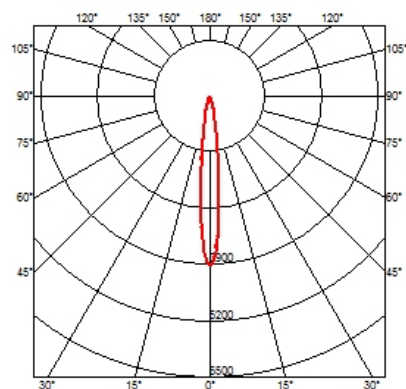

CERTIFICATIONS