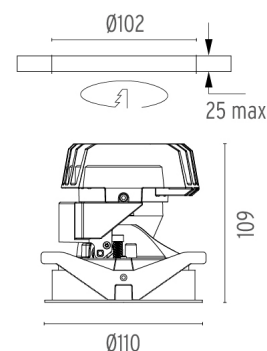

LIGHT SHOOTER ADJUSTABLE TRIM DIMMABLE

Number of heads	1
Mounting	Ceiling recessed
Lamps description	Power LED 10W 910 lm 3000K CRI 90
Luminaire luminous flux	Extreme Cut-off. See reference number
Voltage (V)	220/240
Environment	Indoor
Notes	LED: All the models include an accessory for IP54.

OPTICAL

Aiming	Adjustable
Light distribution symmetry	Symmetric
Beam angle	25° Flood

ELECTRICAL

Transformer availability	Included
Transformer mounting	Remote
Transformer type	Electronic, Electronic dimmable, Electronic dimmable I-10V, Electronic dimmable dali
Emergency	Without
Insulation class	Class II

PHYSICAL

Cutout diameter (mm)	102
Recessed depth (mm)	170
Construction material	Aluminium
Weight (kg)	0,45

Light Shooter Adjustable Trim Dimmable

designed by FLOS Architectural

High-performance embedded light fixture for LED light source. Remote 220-240V power supply included.

- 03.6501.40.ADA - 490lm White
- 03.6501.14.ADA - 490lm Black

CERTIFICATIONS