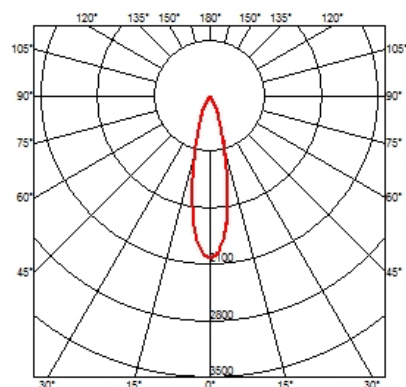

CERTIFICATIONS