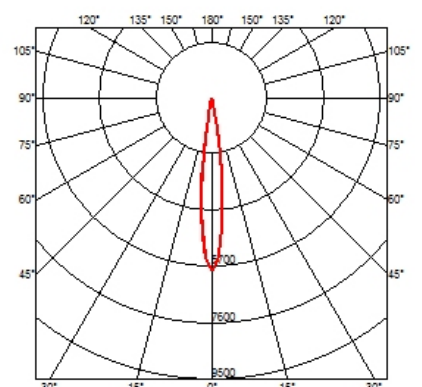

Spot diameter (mm)	34
Weight (kg)	0,19

CERTIFICATIONS

Spot Module Dali Version . Accessories

Optical

08.8760.00

Frosted medium lens

Flood lens accessory. Spot Module 20,6° / Multi Spot 21°

08.8761.00