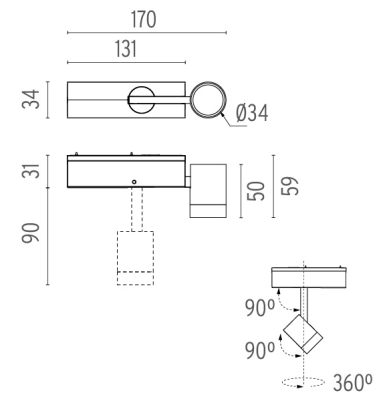

Spot Module Dali Version . Accessories

Optical

08.8760.00

Frosted medium lens

Flood lens accessory. Spot Module 20,6° / Multi Spot 21°

08.8761.00

Frosted medium lens

Wide Flood lens accessory. Spot Module 30,6° / Multi Spot 28°

08.8759.00

Elliptical Lens

08.8427.14

Screening external ring for Running Magnet 2.0 spot module

Screening external ring for Running Magnet 2.0 spot module in aluminium with a black finish to enhance the visual comfort.

Spot Module Dali Version designed by FLOS Architectural

Accent lighting LED module to be installed in The Running Magnet 2.0 System. Built-in DC/DC electronic voltage converter.

03.6303.14ADA - 403lm Black