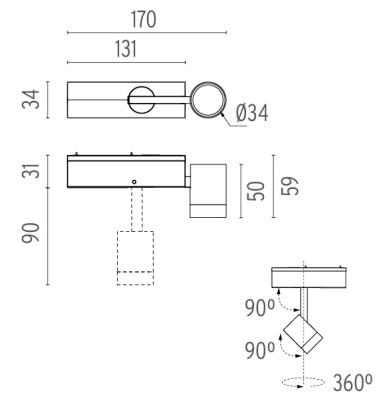

Spot Module Dali Version . Lamps

Power LED

Lamp category:
LED

Socket:
Special base

Lamp type:
Power LED

Spot Module Dali Version
designed by FLOS Architectural

Accent lighting LED module to be installed in The Running Magnet 2.0 System. Built-in DC/DC electronic voltage converter.

● 03.6303.14ADA - 403lm Black