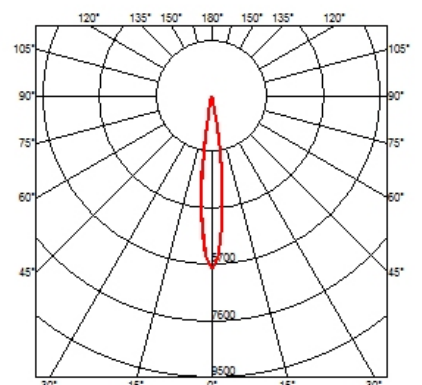

CERTIFICATIONS