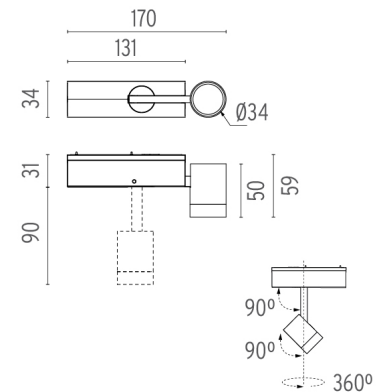

SPOT MODULE DALI VERSION

Number of heads	1
Mounting	Track mounting
Lamps description	Power LED 8W 560 lm 2700K CRI 90
Luminaire luminous flux	See reference number
Voltage (V)	24
Environment	Indoor
Notes	Maximum 14 spots for a single driver. Maximum 64 spots for a single DALI controller. Running Magnet 2.0 luminaires are not compatible with Running Magnet 1.0.

OPTICAL

Aiming	Adjustable
Light distribution symmetry	Symmetric
Beam angle	14° Spot

Spot Module Dali Version designed by FLOS Architectural

Accent lighting LED module to be installed in The Running Magnet 2.0 System. Built-in DC/DC electronic voltage converter.

Spot diameter (mm)	34
Weight (kg)	0,19

CERTIFICATIONS

Spot Module Dali Version . Accessories

Optical

08.8760.00

Frosted medium lens

Flood lens accessory. Spot Module 20,6° / Multi Spot 21°

08.8761.00