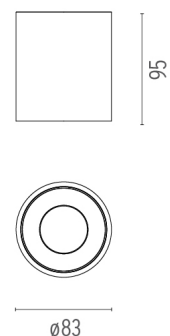

Kap 80 Surface Round
designed by FLOS Architectural

Luminaire for mounting on the ceiling with LED light source. Non-adjustable power source incorporated into luminaire body.

	03.6004.B1 - 589lm	White / White
	03.6004.14 - 589lm	Black / White
	03.6005.B1 - 577lm	White / Matt Gold
	03.6005.14 - 577lm	Black / Matt Gold
	03.6006.B1 - 555lm	White / Copper
	03.6006.14 - 555lm	Black / Copper
	03.6007.B1 - 525lm	White / Black
	03.6007.14 - 525lm	Black / Black
	03.6004.18 - 589lm	Deep Brown / White
	03.6005.18 - 577lm	Deep Brown / Gold
	03.6006.18 - 555lm	Deep Brown / Copper
	03.6007.18 - 525lm	Deep Brown / Black