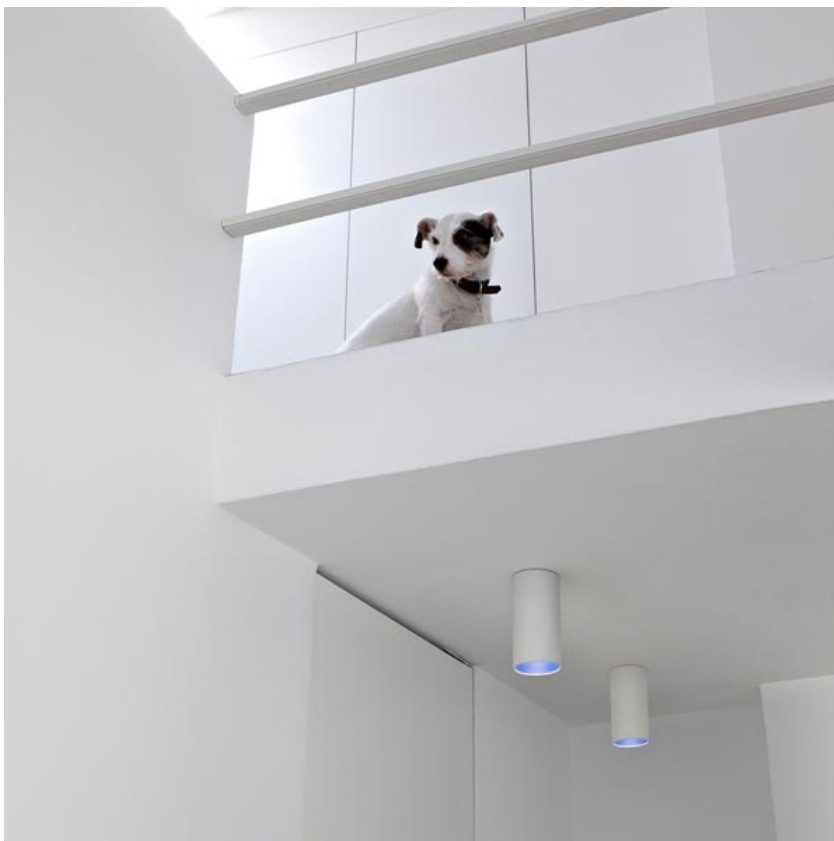

### Kap 80 Surface Round

designed by FLOS Architectural

Luminaire for mounting on the ceiling with LED light source. Non-adjustable power source incorporated into luminaire body.

	03.6004.B1 - 589lm	White / White
	03.6004.14 - 589lm	Black / White
	03.6005.B1 - 577lm	White / Matt Gold
	03.6005.14 - 577lm	Black / Matt Gold
	03.6006.B1 - 555lm	White / Copper
	03.6006.14 - 555lm	Black / Copper
	03.6007.B1 - 525lm	White / Black
	03.6007.14 - 525lm	Black / Black
	03.6004.18 - 589lm	Deep Brown / White
	03.6005.18 - 577lm	Deep Brown / Gold
	03.6006.18 - 555lm	Deep Brown / Copper
	03.6007.18 - 525lm	Deep Brown / Black