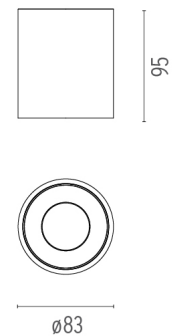

### OPTICAL

<b>Aiming</b>	Fixed
<b>Light distribution symmetry</b>	Symmetric
<b>Beam angle</b>	50° Flood

### PHYSICAL

<b>Diameter (mm)</b>	83
<b>Height (mm)</b>	95
<b>Construction material</b>	Extruded aluminum
<b>Weight (kg)</b>	0,45