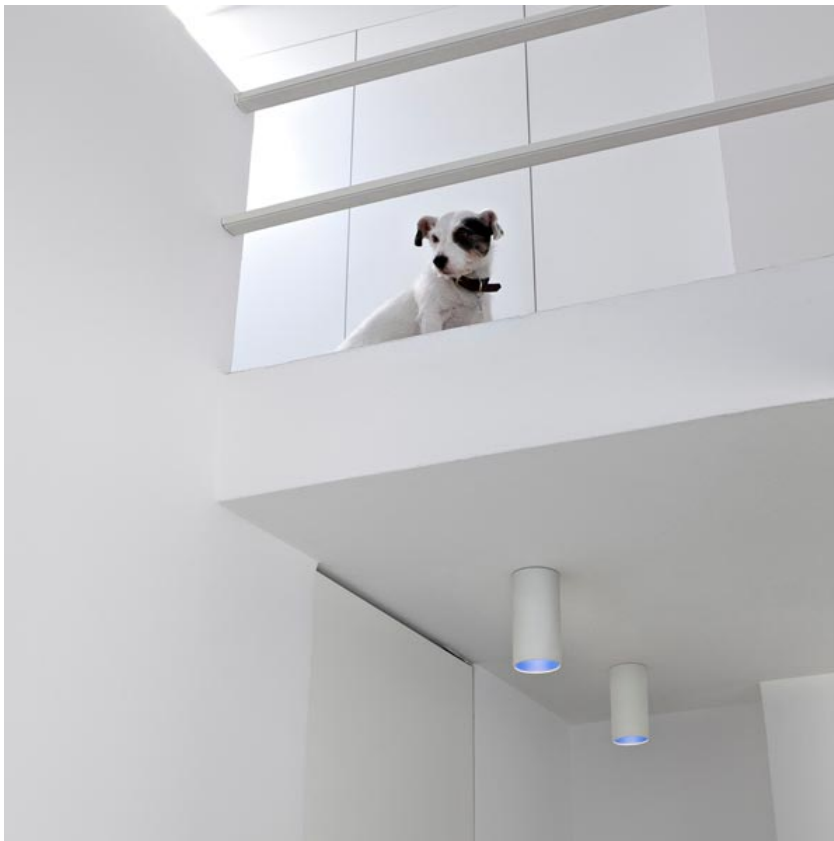

KAP 80 SURFACE ROUND MAINS DIMMING

Number of heads	1
Mounting	Ceiling surface
Lamps description	LED Array 9,2W 810 lm 3000K CRI 90
Luminaire luminous flux	Extreme Cut-off. See reference number
Voltage (V)	220/240
Environment	Indoor

OPTICAL

Aiming	Fixed
Light distribution symmetry	Symmetric
Beam angle	50° Flood

Kap 80 Surface Round Mains Dimming designed by FLOS Architectural

Luminaire for mounting on the ceiling with LED light source. Adjustable power source incorporated into luminaire body.

ELECTRICAL

Transformer availability	Included
Transformer mounting	Integral
Transformer type	Electronic dimmable
Emergency	Without
Insulation class	Class I

	03.5944.B1 - 668lm	White / White
	03.5944.14 - 668lm	Black / White
	03.5945.B1 - 642lm	White / Matt Gold
	03.5945.14 - 642lm	Black / Matt Gold
	03.5946.B1 - 631lm	White / Copper
	03.5946.14 - 631lm	Black / Copper
	03.5947.B1 - 581lm	White / Black
	03.5947.14 - 581lm	Black / Black
	03.5944.18 - 668lm	Deep Brown / White
	03.5945.18 - 642lm	Deep Brown / Gold
	03.5946.18 - 631lm	Deep Brown / Copper
	03.5947.18 - 581lm	Deep Brown / Black

PHYSICAL

Diameter (mm)	83
Height (mm)	95
Construction material	Extruded aluminum
Weight (kg)	0,45