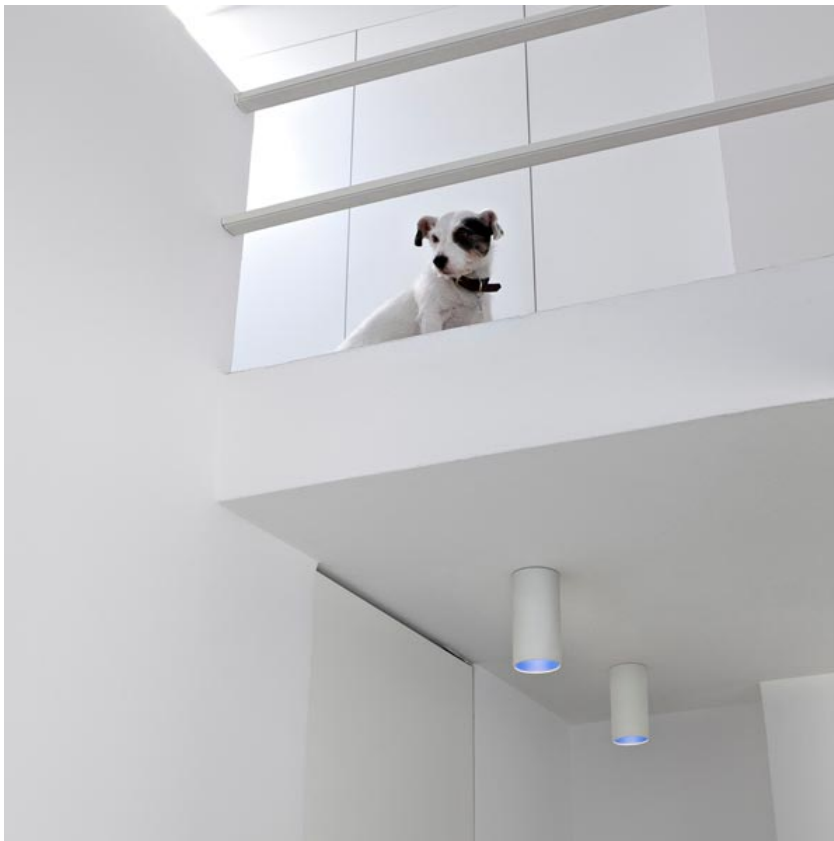

KAP 80 SURFACE ROUND MAINS DIMMING

Number of heads	1
Mounting	Ceiling surface
Lamps description	LED Array 9,2W 810 lm 3000K CRI 90
Luminaire luminous flux	Extreme Cut-off. See reference number
Voltage (V)	220/240
Environment	Indoor

OPTICAL

Aiming	Fixed
Light distribution symmetry	Symmetric
Beam angle	19° Spot

Kap 80 Surface Round Mains Dimming designed by FLOS Architectural

Luminaire for mounting on the ceiling with LED light source. Adjustable power source incorporated into luminaire body.

ELECTRICAL

Transformer availability	Included
Transformer mounting	Integral
Transformer type	Electronic dimmable
Emergency	Without
Insulation class	Class I

	03.5924.B1 - 690lm	White / White
	03.5924.14 - 690lm	Black / White
	03.5925.B1 - 665lm	White / Matt Gold
	03.5925.14 - 665lm	Black / Matt Gold
	03.5926.B1 - 657lm	White / Copper
	03.5926.14 - 657lm	Black / Copper
	03.5927.B1 - 610lm	White / Black
	03.5927.14 - 610lm	Black / Black
	03.5924.18 - 690lm	Deep Brown / White
	03.5925.18 - 665lm	Deep Brown / Gold
	03.5926.18 - 657lm	Deep Brown / Copper
	03.5927.18 - 610lm	Deep Brown / Black

PHYSICAL

Diameter (mm)	83
Height (mm)	95
Construction material	Extruded aluminum
Weight (kg)	0,45