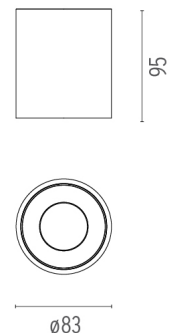

KAP 80 SURFACE ROUND MAINS DIMMING

Number of heads	1
Mounting	Ceiling surface
Lamps description	LED Array 9,2W 810 lm 3000K CRI 90
Luminaire luminous flux	Extreme Cut-off. See reference number
Voltage (V)	220/240
Environment	Indoor

OPTICAL

Aiming	Fixed
Light distribution symmetry	Symmetric
Beam angle	19° Spot

Kap 80 Surface Round Mains Dimming designed by FLOS Architectural

Luminaire for mounting on the ceiling with LED light source. Adjustable power source incorporated into luminaire body.

PHYSICAL

Diameter (mm)	83
Height (mm)	95
Construction material	Extruded aluminum
Weight (kg)	0,45

CERTIFICATIONS

Kap 80 Surface Round Mains Dimming . Lamps

LED Array

Lamp category:

LED

Socket: