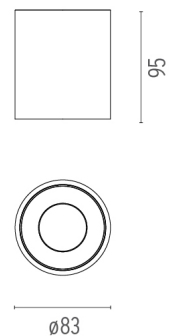

Kap 80 Surface Round Mains Dimming
designed by FLOS Architectural

Luminaire for mounting on the ceiling with LED light source. Adjustable power source incorporated into luminaire body.

	03.5924.B1 - 690lm	White / White
	03.5924.14 - 690lm	Black / White
	03.5925.B1 - 665lm	White / Matt Gold
	03.5925.14 - 665lm	Black / Matt Gold
	03.5926.B1 - 657lm	White / Copper
	03.5926.14 - 657lm	Black / Copper
	03.5927.B1 - 610lm	White / Black
	03.5927.14 - 610lm	Black / Black
	03.5924.18 - 690lm	Deep Brown / White
	03.5925.18 - 665lm	Deep Brown / Gold
	03.5926.18 - 657lm	Deep Brown / Copper
	03.5927.18 - 610lm	Deep Brown / Black