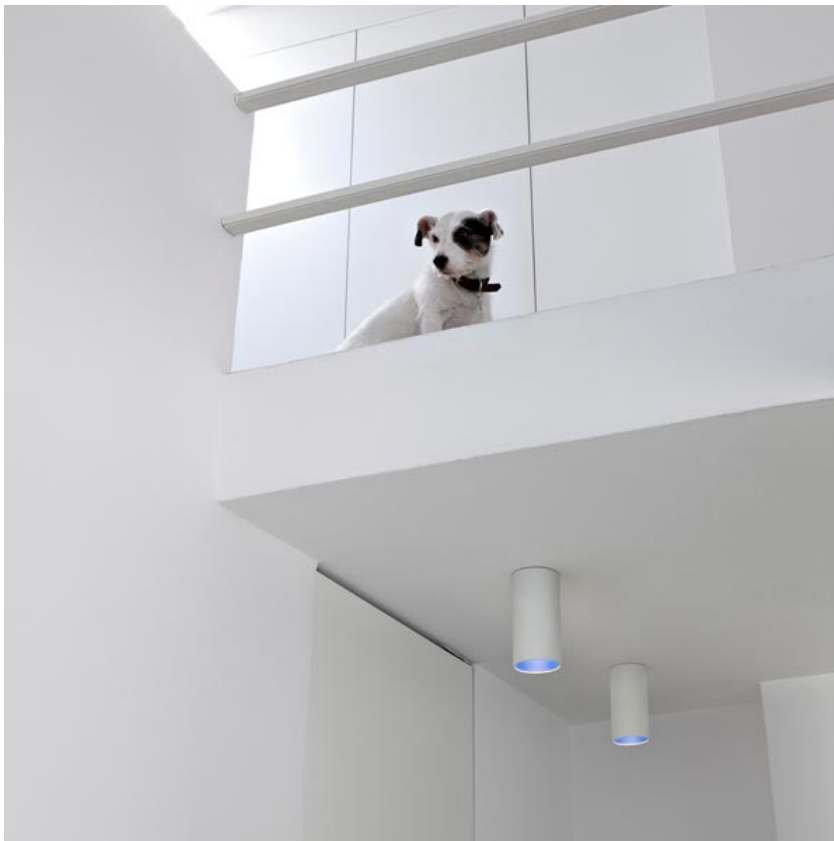

KAP 80 SURFACE ROUND MAINS DIMMING

Number of heads	1
Mounting	Ceiling surface
Lamps description	LED Array 9,2W 810 lm 3000K CRI 90
Luminaire luminous flux	Extreme Cut-off. See reference number
Voltage (V)	220/240
Environment	Indoor

OPTICAL

Aiming	Fixed
Light distribution symmetry	Symmetric
Beam angle	26° Medium

Kap 80 Surface Round Mains Dimming designed by FLOS Architectural

Luminaire for mounting on the ceiling with LED light source. Adjustable power source incorporated into luminaire body.

ELECTRICAL

Transformer availability	Included
Transformer mounting	Integral
Transformer type	Electronic dimmable
Emergency	Without
Insulation class	Class I

	03.5904.B1 - 589lm	White / White
	03.5904.14 - 589lm	Black / White
	03.5905.B1 - 577lm	White / Matt Gold
	03.5905.14 - 577lm	Black / Matt Gold
	03.5906.B1 - 555lm	White / Copper
	03.5906.14 - 555lm	Black / Copper
	03.5907.B1 - 525lm	White / Black
	03.5907.14 - 525lm	Black / Black
	03.5904.18 - 589lm	Deep Brown / White
	03.5905.18 - 577lm	Deep Brown / Gold
	03.5906.18 - 555lm	Deep Brown / Copper
	03.5907.18 - 525lm	Deep Brown / Black

PHYSICAL

Diameter (mm)	83
Height (mm)	95
Construction material	Extruded aluminum
Weight (kg)	0,45

∅83

CERTIFICATIONS