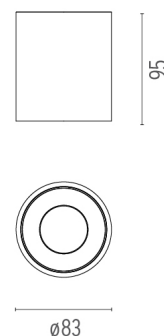

Kap 80 Surface Round Mains Dimming
designed by FLOS Architectural

Luminaire for mounting on the ceiling with LED light source. Adjustable power source incorporated into luminaire body.

	03.5904.B1 - 589lm	White / White
	03.5904.14 - 589lm	Black / White
	03.5905.B1 - 577lm	White / Matt Gold
	03.5905.14 - 577lm	Black / Matt Gold
	03.5906.B1 - 555lm	White / Copper
	03.5906.14 - 555lm	Black / Copper
	03.5907.B1 - 525lm	White / Black
	03.5907.14 - 525lm	Black / Black
	03.5904.18 - 589lm	Deep Brown / White
	03.5905.18 - 577lm	Deep Brown / Gold
	03.5906.18 - 555lm	Deep Brown / Copper
	03.5907.18 - 525lm	Deep Brown / Black