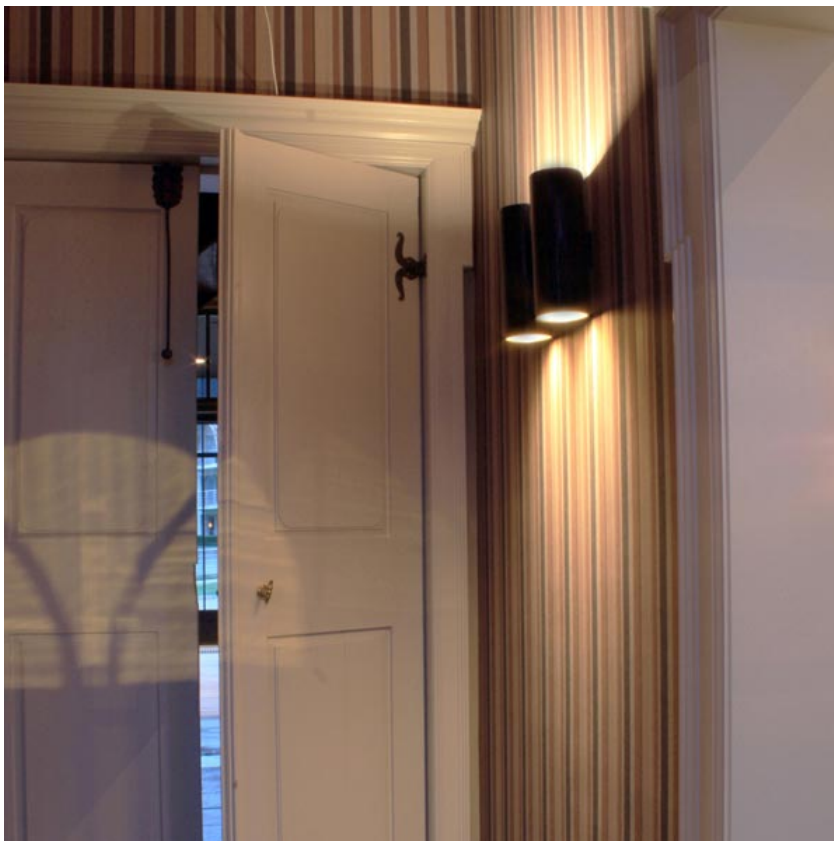

KAP SURFACE WALL Ø100

Number of heads	1
Mounting	Wall surface
Lamps description	Power LED 9W 850 lm 3000K CRI 80
Luminaire luminous flux	Extreme Cut-off. See reference number
Voltage (V)	220/240
Environment	Indoor

OPTICAL

Reflector finish	White
Aiming	Fixed
Light distribution symmetry	Symmetric
Beam angle	33°

Kap Surface Wall Ø100 designed by FLOS Architectural

Luminaire for wall mounting with led light source. nonregulable 220-240V, 50-60hz power supply integrated in luminaire body.

ELECTRICAL

Transformer availability	Included
Transformer mounting	Integral
Transformer type	Electronic
Emergency	Without
Insulation class	Class I

	03.5730.11A - 378lm	White / White
	03.5730.ASA - 378lm	Brushed Aluminium / White
	03.5730.ANA - 378lm	Black / White
	03.5730.B3A - 378lm	Brown / White

PHYSICAL

Diameter (mm)	100
Height (mm)	236
Construction material	Extruded aluminum
Weight (kg)	0,90

CERTIFICATIONS