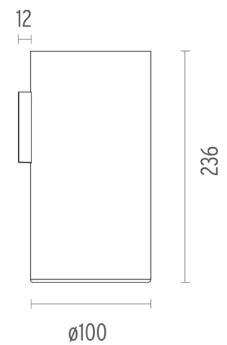

Kap Surface Wall Ø100
designed by FLOS Architectural

Luminaire for wall mounting with led light source. nonregulable 220-240V, 50-60hz power supply integrated in luminaire body.

- 03.5730.11A - 378lm White / White
- 03.5730.ASA - 378lm Brushed Aluminium / White
- 03.5730.ANA - 378lm Black / White
- 03.5730.B3A - 378lm Brown / White