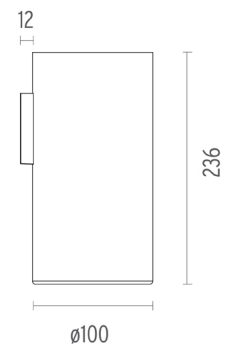

## KAP SURFACE WALL Ø100

|                                |                                       |
|--------------------------------|---------------------------------------|
| <b>Number of heads</b>         | 1                                     |
| <b>Mounting</b>                | Wall surface                          |
| <b>Lamps description</b>       | Power LED 9W 850 lm 3000K CRI 80      |
| <b>Luminaire luminous flux</b> | Extreme Cut-off. See reference number |
| <b>Voltage (V)</b>             | 220/240                               |
| <b>Environment</b>             | Indoor                                |

### OPTICAL

|                                    |           |
|------------------------------------|-----------|
| <b>Reflector finish</b>            | White     |
| <b>Aiming</b>                      | Fixed     |
| <b>Light distribution symmetry</b> | Symmetric |
| <b>Beam angle</b>                  | 33°       |

### Kap Surface Wall Ø100 designed by FLOS Architectural

Luminaire for wall mounting with led light source. nonregulable 220-240V, 50-60hz power supply integrated in luminaire body.

### PHYSICAL

|                              |                   |
|------------------------------|-------------------|
| <b>Diameter (mm)</b>         | 100               |
| <b>Height (mm)</b>           | 236               |
| <b>Construction material</b> | Extruded aluminum |
| <b>Weight (kg)</b>           | 0,90              |