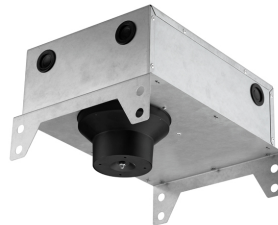

LIGHT SNIPER ADJUSTABLE SQUARE

Number of heads	1
Mounting	Ceiling recessed
Lamps description	Power LED 11W 910 lm 2700K CRI 90
Luminaire luminous flux	Extreme Cut-off. See reference number
Voltage (V)	220/240
Environment	Indoor

PHYSICAL

Cutout diameter (mm)	90
Recessed depth (mm)	155
Construction material	Aluminium
Weight (kg)	0,65

Light Sniper Adjustable Square
designed by FLOS Architectural

High-performance embedded light fixture for LED light source. Remote 220-240V power supply included.

● 08.8412.14

Honeycomb

"Honeycomb" anti-glare grid made of aluminium cells.

Light Sniper Adjustable Square designed by FLOS Architectural

High-performance embedded light fixture for LED light source. Remote 220-240V power supply included.

- 03.4999.06 - 503lm Chrome
- 03.4999.GL - 503lm Gold
- 03.4999.14 - 503lm Matt black

Mounting

○ 08.8240.00B

Flush ceiling square frame accessory

08.8243.00

08.8243.00.5U

08.8243.00.1U

Ceiling protector accessory.