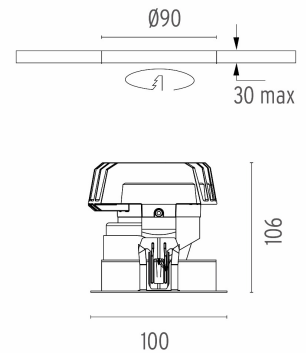

CERTIFICATIONS