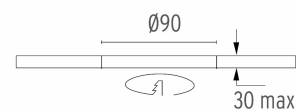

CERTIFICATIONS