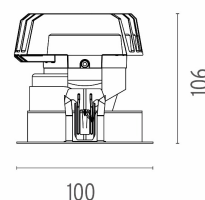

CERTIFICATIONS