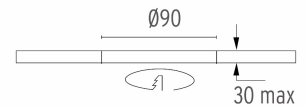

CERTIFICATIONS