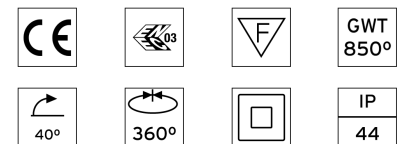

CERTIFICATIONS