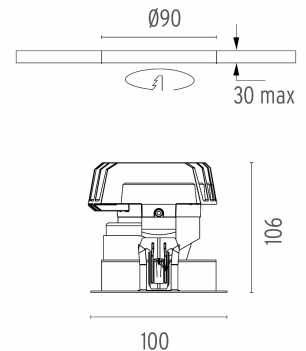

Light Sniper Adjustable Square . Accessories

Optical

08.8041.68

Elliptical light distribution lens

Elliptical light distribution lens in 4mm thick tempered glass.

● 08.8412.14

Honeycomb

"Honeycomb" anti-glare grid made of aluminium cells.

Light Sniper Adjustable Square designed by FLOS Architectural

High-performance embedded light fixture for LED light source. Remote 220-240V power supply included.

- 03.4998.06A - 667lm Chrome
- 03.4998.GLA - 667lm Gold
- 03.4998.14A - 667lm Matt black

Mounting

○ 08.8240.00B

Flush ceiling square frame accessory

08.8243.00

08.8243.00.5U

08.8243.00.1U

Ceiling protector accessory.

08.8250.00

Concrete installation can.

CERTIFICATIONS