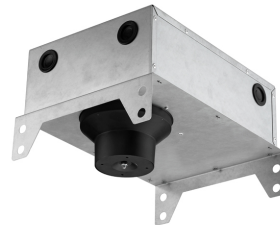

LIGHT SNIPER ADJUSTABLE SQUARE

Number of heads	1
Mounting	Ceiling recessed
Lamps description	Power LED 11W 1060 lm 3000K CRI 90
Luminaire luminous flux	Extreme Cut-off. See reference number
Voltage (V)	220/240
Environment	Indoor

PHYSICAL

Cutout diameter (mm)	90
Recessed depth (mm)	155
Construction material	Aluminium
Weight (kg)	0,65

Light Sniper Adjustable Square
designed by FLOS Architectural

High-performance embedded light fixture for LED light source. Remote 220-240V power supply included.

● 08.8412.14

Honeycomb

"Honeycomb" anti-glare grid made of aluminium cells.

Light Sniper Adjustable Square designed by FLOS Architectural

High-performance embedded light fixture for LED light source. Remote 220-240V power supply included.

- 03.4998.06A - 667lm Chrome
- 03.4998.GLA - 667lm Gold
- 03.4998.14A - 667lm Matt black

Mounting

○ 08.8240.00B

Flush ceiling square frame accessory

08.8243.00

08.8243.00.5U

08.8243.00.1U

Ceiling protector accessory.