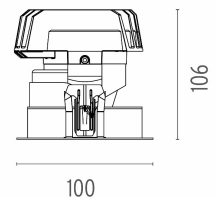

CERTIFICATIONS