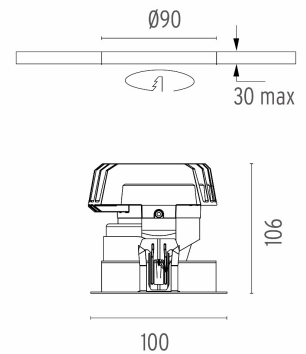

LIGHT SNIPER ADJUSTABLE SQUARE

Number of heads	1
Mounting	Ceiling recessed
Lamps description	Power LED 11W 1060 lm 3000K CRI 90
Luminaire luminous flux	Extreme Cut-off. See reference number
Voltage (V)	220/240
Environment	Indoor

OPTICAL

Light controller description	Bare lamps
Aiming	Adjustable
Light distribution symmetry	Symmetric
Beam angle	25° Medium

ELECTRICAL

Transformer availability	Included
Transformer mounting	Remote
Transformer type	Electronic
Emergency	Without
Insulation class	Class II

PHYSICAL

Cutout diameter (mm)	90
Recessed depth (mm)	155
Construction material	Aluminium
Weight (kg)	0,65

High-performance embedded light fixture for LED light source. Remote 220-240V power supply included.

	03.4998.06A - 667lm	Chrome
	03.4998.GLA - 667lm	Gold
	03.4998.14A - 667lm	Matt black

CERTIFICATIONS