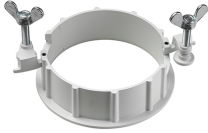

PHYSICAL

Cutout diameter (mm)	90
Diameter (mm)	100
Recessed depth (mm)	155
Construction material	Aluminium
Weight (kg)	0,65

Light Sniper Adjustable Round
designed by FLOS Architectural

High-performance embedded light fixture for LED light source. Remote 220-240V power supply included.

- 03.4997.06 - 445lm Chrome
- 03.4997.GL - 445lm Gold
- 03.4997.14 - 445lm Matt black

Mounting

○ 08.8239.00B

Flush ceiling round frame accessory

08.8243.00

08.8243.00.5U

08.8243.00.1U

Ceiling protector accessory.

08.8250.00

Concrete installation can.

CERTIFICATIONS

Light Sniper Adjustable Round . Accessories

○ 08.8229.30A

**Ceiling protector
accessory. Round**

Light Sniper Adjustable Round
designed by FLOS Architectural

High-performance embedded light fixture for LED light source. Remote 220-240V power supply included.

- 03.4997.06 - 445lm Chrome
- 03.4997.GL - 445lm Gold
- 03.4997.14 - 445lm Matt black

Light Sniper Adjustable Round . Lamps