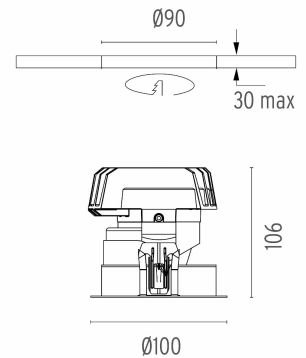

LIGHT SNIPER ADJUSTABLE ROUND

Number of heads	1
Mounting	Ceiling recessed
Lamps description	Power LED 11W 910 lm 2700K CRI 90
Luminaire luminous flux	Extreme Cut-off. See reference number
Voltage (V)	220/240
Environment	Indoor

OPTICAL

Light controller description	Bare lamps
Aiming	Adjustable
Light distribution symmetry	Symmetric
Beam angle	25° Medium

ELECTRICAL

Transformer availability	Included
Transformer mounting	Remote
Transformer type	Electronic
Emergency	Without
Insulation class	Class II

PHYSICAL

Cutout diameter (mm)	90
Diameter (mm)	100
Recessed depth (mm)	155
Construction material	Aluminium
Weight (kg)	0,65

High-performance embedded light fixture for LED light source. Remote 220-240V power supply included.

	03.4997.06 - 445lm	Chrome
	03.4997.GL - 445lm	Gold
	03.4997.14 - 445lm	Matt black

CERTIFICATIONS