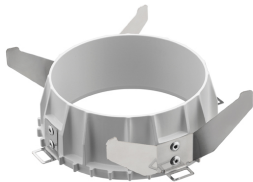

LIGHT SNIPER ADJUSTABLE ROUND DALI VERSION

Number of heads	1
Mounting	Ceiling recessed
Lamps description	Power LED 11W 1060 lm 3000K CRI 90
Luminaire luminous flux	Extreme Cut-off. See reference number
Voltage (V)	220/240
Environment	Indoor

PHYSICAL

Cutout diameter (mm)	90
Diameter (mm)	100
Recessed depth (mm)	155
Construction material	Aluminium
Weight (kg)	0,65

Light Sniper Adjustable Round Dali Version

designed by FLOS Architectural

High-performance embedded light fixture for LED light source. Remote 220-240V power supply included.

Elliptical light distribution lens in 4mm thick tempered glass.

● 08.8412.14

Honeycomb

"Honeycomb" anti-glare grid made of aluminium cells.

Light Sniper Adjustable Round Dali Version

designed by FLOS Architectural

High-performance embedded light fixture for LED light source. Remote 220-240V power supply included.

- 03.4996.06.ADA - 578lm Chrome
- 03.4996.GL.ADA - 578lm Gold
- 03.4996.14.ADA - 578lm Matt black

Mounting