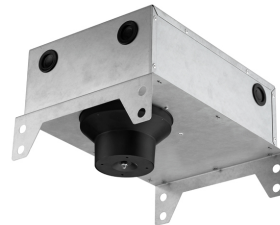

LIGHT SNIPER ADJUSTABLE ROUND DALI VERSION

Number of heads	1
Mounting	Ceiling recessed
Lamps description	Power LED 11W 1060 lm 3000K CRI 90
Luminaire luminous flux	Extreme Cut-off. See reference number
Voltage (V)	220/240
Environment	Indoor

PHYSICAL

Cutout diameter (mm)	90
Diameter (mm)	100
Recessed depth (mm)	155
Construction material	Aluminium
Weight (kg)	0,65

Light Sniper Adjustable Round Dali Version

designed by FLOS Architectural

High-performance embedded light fixture for LED light source. Remote 220-240V power supply included.

○ 08.8239.00B

Flush ceiling round frame accessory

08.8243.00

08.8243.00.5U

08.8243.00.1U

Ceiling protector accessory.

08.8250.00

Concrete installation can.

CERTIFICATIONS

Light Sniper Adjustable Round Dali Version . Accessories

○ 08.8229.30A

**Ceiling protector
accessory. Round**

**Light Sniper Adjustable Round
Dali Version**

designed by FLOS Architectural

High-performance embedded light
fixture for LED light source. Remote
220-240V power supply included.