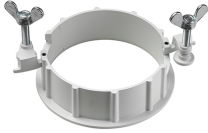

PHYSICAL

Cutout diameter (mm)	90
Diameter (mm)	100
Recessed depth (mm)	155
Construction material	Aluminium
Weight (kg)	0,65

Light Sniper Adjustable Round Dali Version

designed by FLOS Architectural

High-performance embedded light fixture for LED light source. Remote 220-240V power supply included.

High-performance embedded light fixture for LED light source. Remote 220-240V power supply included.

- 03.4996.06.ADA - 578lm Chrome
- 03.4996.GL.ADA - 578lm Gold
- 03.4996.14.ADA - 578lm Matt black

Mounting

○ 08.8239.00B

Flush ceiling round frame accessory

08.8243.00

08.8243.00.5U

08.8243.00.1U

Ceiling protector accessory.

08.8250.00

Concrete installation can.

CERTIFICATIONS

Light Sniper Adjustable Round Dali Version . Accessories

○ 08.8229.30A

**Ceiling protector
accessory. Round**

**Light Sniper Adjustable Round
Dali Version**

designed by FLOS Architectural

High-performance embedded light
fixture for LED light source. Remote
220-240V power supply included.