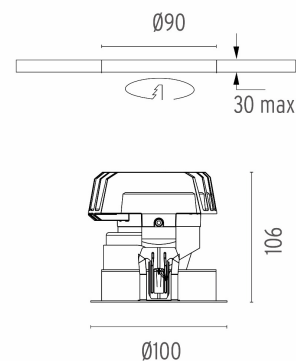

LIGHT SNIPER ADJUSTABLE ROUND DALI VERSION

Number of heads	1
Mounting	Ceiling recessed
Lamps description	Power LED 11W 1060 lm 3000K CRI 90
Luminaire luminous flux	Extreme Cut-off. See reference number
Voltage (V)	220/240
Environment	Indoor

OPTICAL

Light controller description	Bare lamps
Aiming	Adjustable
Light distribution symmetry	Symmetric
Beam angle	25° Medium

ELECTRICAL

Transformer availability	Included
Transformer mounting	Remote
Transformer type	Electronic dimmable dali
Emergency	Without
Insulation class	Class II

PHYSICAL

Cutout diameter (mm)	90
Diameter (mm)	100
Recessed depth (mm)	155
Construction material	Aluminium
Weight (kg)	0,65

designed by FLOS Architectural

High-performance embedded light fixture for LED light source. Remote 220-240V power supply included.

- 03.4996.06.ADA - 578lm Chrome
- 03.4996.GL.ADA - 578lm Gold
- 03.4996.14.ADA - 578lm Matt black

CERTIFICATIONS