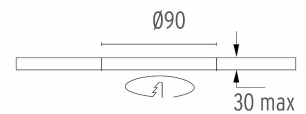

CERTIFICATIONS