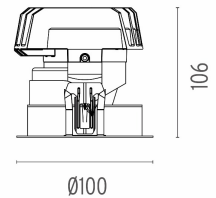

CERTIFICATIONS