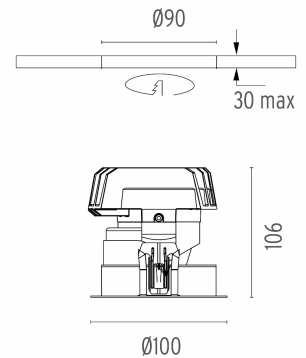

PHYSICAL

Cutout diameter (mm)	90
Diameter (mm)	100
Recessed depth (mm)	155
Construction material	Aluminium
Weight (kg)	0,65

Light Sniper Adjustable Round Dali Version

designed by FLOS Architectural

High-performance embedded light fixture for LED light source. Remote 220-240V power supply included.

○ 08.8239.00B

Flush ceiling round frame accessory

08.8243.00

08.8243.00.5U

08.8243.00.1U

Ceiling protector accessory.

08.8250.00

Concrete installation can.