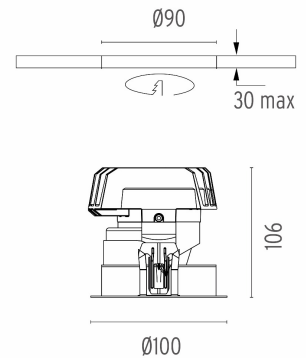

Light Sniper Adjustable Round . Accessories

Optical

08.8041.68

Elliptical light distribution lens

Elliptical light distribution lens in 4mm thick tempered glass.

● 08.8412.14

Honeycomb

"Honeycomb" anti-glare grid made of aluminium cells.

Light Sniper Adjustable Round designed by FLOS Architectural

High-performance embedded light fixture for LED light source. Remote 220-240V power supply included.

- 03.4996.06A - 578lm Chrome
- 03.4996.GLA - 578lm Gold
- 03.4996.14A - 578lm Matt black

Mounting

○ 08.8239.00B

Flush ceiling round frame accessory

08.8243.00

08.8243.00.5U

08.8243.00.1U

Ceiling protector accessory.

08.8250.00

Concrete installation can.

CERTIFICATIONS