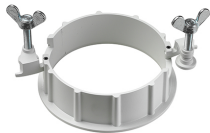

Light Sniper Adjustable Round . Accessories

○ 08.8229.30A

**Ceiling protector
accessory. Round**