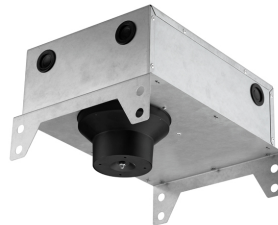

08.8250.00

Concrete installation can.