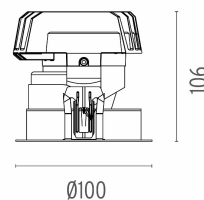

### PHYSICAL

<b>Cutout diameter (mm)</b>	90
<b>Diameter (mm)</b>	100
<b>Recessed depth (mm)</b>	155
<b>Construction material</b>	Aluminium
<b>Weight (kg)</b>	0,65

**Light Sniper Adjustable Round**  
designed by FLOS Architectural

## Light Sniper Adjustable Round . Lamps

**Power LED**

**Lamp category:**

LED

**Socket:**

Special base

**Lamp type:**

Power LED