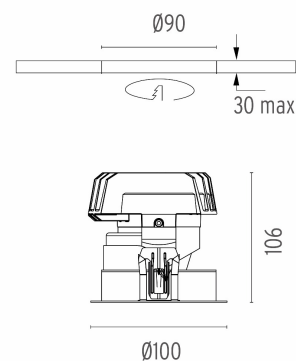

LIGHT SNIPER ADJUSTABLE ROUND

Number of heads	1
Mounting	Ceiling recessed
Lamps description	Power LED 11W 1060 lm 3000K CRI 90
Luminaire luminous flux	Extreme Cut-off. See reference number
Voltage (V)	220/240
Environment	Indoor

OPTICAL

Light controller description	Bare lamps
Aiming	Adjustable
Light distribution symmetry	Symmetric
Beam angle	25° Medium

ELECTRICAL

Transformer availability	Included
Transformer mounting	Remote
Transformer type	Electronic
Emergency	Without
Insulation class	Class II

PHYSICAL

Cutout diameter (mm)	90
Diameter (mm)	100
Recessed depth (mm)	155
Construction material	Aluminium
Weight (kg)	0,65

High-performance embedded light fixture for LED light source. Remote 220-240V power supply included.

	03.4996.06A - 578lm	Chrome
	03.4996.GLA - 578lm	Gold
	03.4996.14A - 578lm	Matt black

CERTIFICATIONS