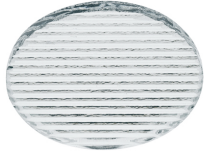

Light Sniper Adjustable Round . Accessories

Optical

08.8041.68

Elliptical light distribution lens

Elliptical light distribution lens in 4mm thick tempered glass.