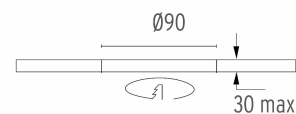

## Light Sniper Adjustable Round . Lamps

**Power LED**

**Lamp category:**

LED

**Socket:**

Special base

**Lamp type:**

Power LED