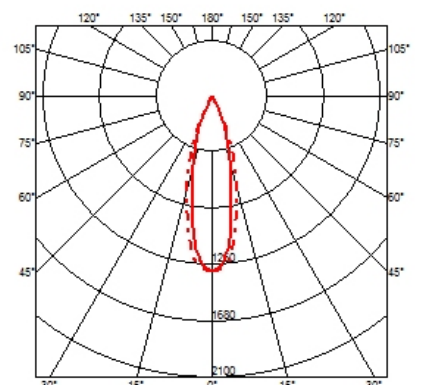

CERTIFICATIONS