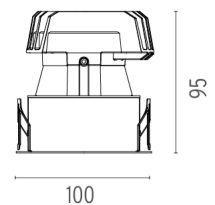

## Light Sniper Fixed Square . Lamps

**Power LED**

**Lamp category:**

LED

**Socket:**

Special base

**Lamp type:**

Power LED