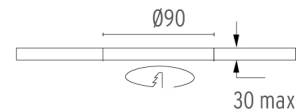

CERTIFICATIONS