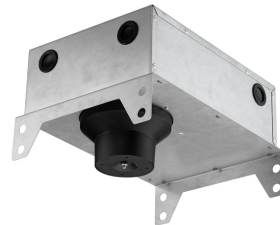

08.8250.00

Concrete installation can.