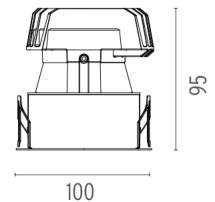

CERTIFICATIONS