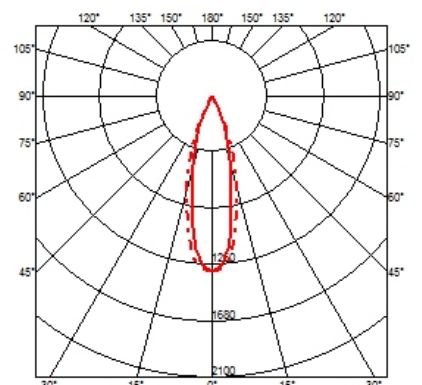

Light Sniper Fixed Square . Accessories

Optical

08.8041.68

Elliptical light distribution lens

Elliptical light distribution lens in 4mm thick tempered glass.

● 08.8412.14

Honeycomb

"Honeycomb" anti-glare grid made of aluminium cells.

Light Sniper Fixed Square designed by FLOS Architectural

High-performance embedded light fixture for LED light source. Remote 220-240V power supply included.

- 03.4995.06 - 537lm Chrome
- 03.4995.GL - 537lm Gold
- 03.4995.14 - 537lm Matt black

Mounting

○ 08.8240.00B

Flush ceiling square frame accessory

08.8243.00

08.8243.00.5U

08.8243.00.1U

Ceiling protector accessory.

08.8250.00

Concrete installation can.

CERTIFICATIONS