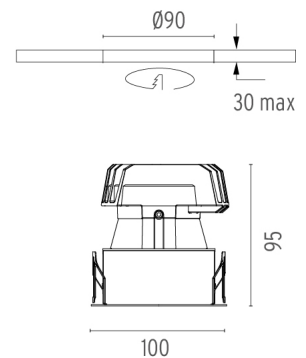

FLOS

LIGHT SNIPER FIXED SQUARE

Number of heads	1
Mounting	Ceiling recessed
Lamps description	Power LED 11W 910 lm 2700K CRI 90
Luminaire luminous flux	Extreme Cut-off. See reference number
Voltage (V)	220/240
Environment	Indoor

OPTICAL

Light controller description	Bare lamps
Aiming	Fixed
Light distribution symmetry	Symmetric
Beam angle	26° Medium

ELECTRICAL

Transformer availability	Included
Transformer mounting	Remote
Transformer type	Electronic
Emergency	Without
Insulation class	Class II

PHYSICAL

Cutout diameter (mm)	90
Recessed depth (mm)	165
Construction material	Aluminium
Weight (kg)	0,49

High-performance embedded light fixture for LED light source. Remote 220-240V power supply included.

	03.4995.06 - 537lm	Chrome
	03.4995.GL - 537lm	Gold
	03.4995.14 - 537lm	Matt black

CERTIFICATIONS