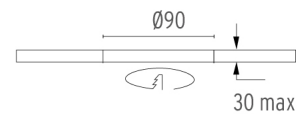

## Light Sniper Fixed Square . Lamps

**Power LED**

**Lamp category:**

LED

**Socket:**

Special base

**Lamp type:**

Power LED