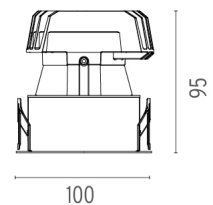

LIGHT SNIPER FIXED SQUARE DALI VERSION

Number of heads	1
Mounting	Ceiling recessed
Lamps description	Power LED 11W 910 lm 2700K CRI 90
Luminaire luminous flux	Extreme Cut-off. See reference number
Voltage (V)	220/240
Environment	Indoor

OPTICAL

Light controller description	Bare lamps
Aiming	Fixed
Light distribution symmetry	Symmetric
Beam angle	26° Medium

ELECTRICAL

Transformer availability	Included
Transformer mounting	Remote
Transformer type	Electronic dimmable dali
Emergency	Without
Insulation class	Class II

PHYSICAL

Cutout diameter (mm)	90
Recessed depth (mm)	165
Construction material	Aluminium
Weight (kg)	0,49

designed by FLOS Architectural

High-performance embedded light fixture for LED light source. Remote 220-240V power supply included.

- 03.4995.06.DA - 537lm Chrome
- 03.4995.GL.DA - 537lm Gold
- 03.4995.14.DA - 537lm Matt black

CERTIFICATIONS