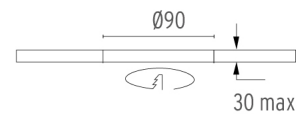

- 03.4995.06.DA - 537lm Chrome
- 03.4995.GL.DA - 537lm Gold
- 03.4995.14.DA - 537lm Matt black

Light Sniper Fixed Square Dali Version . Lamps

Power LED

Lamp category:
LED

Socket:
Special base

Lamp type:
Power LED