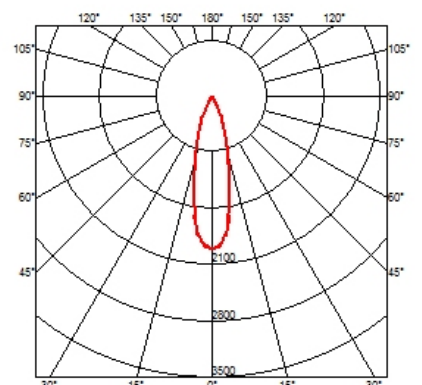

CERTIFICATIONS