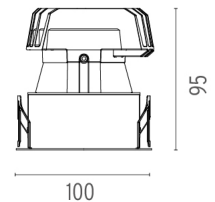

Light Sniper Fixed Square Dali Version . Accessories

○ 08.8222.30A

**Ceiling protector
accessory. Square**

**Light Sniper Fixed Square Dali
Version**

designed by FLOS Architectural

High-performance embedded light
fixture for LED light source. Remote
220-240V power supply included.

- 03.4995.06.DA - 537lm Chrome
- 03.4995.GL.DA - 537lm Gold
- 03.4995.14.DA - 537lm Matt black

Light Sniper Fixed Square Dali Version . Lamps

Power LED

Lamp category:
LED

Socket:
Special base

Lamp type:
Power LED

CERTIFICATIONS