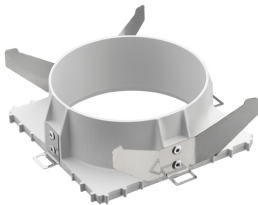

LIGHT SNIPER FIXED SQUARE DALI VERSION

Number of heads	1
Mounting	Ceiling recessed
Lamps description	Power LED 11W 910 lm 2700K CRI 90
Luminaire luminous flux	Extreme Cut-off. See reference number
Voltage (V)	220/240
Environment	Indoor

PHYSICAL

Cutout diameter (mm)	90
Recessed depth (mm)	165
Construction material	Aluminium
Weight (kg)	0,49

Light Sniper Fixed Square Dali Version

designed by FLOS Architectural

High-performance embedded light fixture for LED light source. Remote 220-240V power supply included.

Elliptical light distribution lens in 4mm thick tempered glass.

● 08.8412.14

Honeycomb

"Honeycomb" anti-glare grid made of aluminium cells.

Light Sniper Fixed Square Dali Version

designed by FLOS Architectural

High-performance embedded light fixture for LED light source. Remote 220-240V power supply included.

- 03.4995.06.DA - 537lm Chrome
- 03.4995.GL.DA - 537lm Gold
- 03.4995.14.DA - 537lm Matt black

Mounting