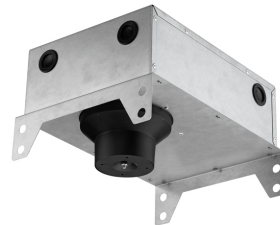

LIGHT SNIPER FIXED SQUARE DALI VERSION

Number of heads	1
Mounting	Ceiling recessed
Lamps description	Power LED 11W 910 lm 2700K CRI 90
Luminaire luminous flux	Extreme Cut-off. See reference number
Voltage (V)	220/240
Environment	Indoor

PHYSICAL

Cutout diameter (mm)	90
Recessed depth (mm)	165
Construction material	Aluminium
Weight (kg)	0,49

Light Sniper Fixed Square Dali Version

designed by FLOS Architectural

High-performance embedded light fixture for LED light source. Remote 220-240V power supply included.

○ 08.8240.00B

Flush ceiling square frame accessory

08.8243.00

08.8243.00.5U

08.8243.00.1U

Ceiling protector accessory.

08.8250.00

Concrete installation can.

CERTIFICATIONS

Light Sniper Fixed Square Dali Version . Accessories

○ 08.8222.30A

**Ceiling protector
accessory. Square**

**Light Sniper Fixed Square Dali
Version**

designed by FLOS Architectural

High-performance embedded light
fixture for LED light source. Remote
220-240V power supply included.