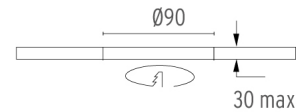

LIGHT SNIPER FIXED SQUARE DALI VERSION

Number of heads	1
Mounting	Ceiling recessed
Lamps description	Power LED 11W 910 lm 2700K CRI 90
Luminaire luminous flux	Extreme Cut-off. See reference number
Voltage (V)	220/240
Environment	Indoor

OPTICAL

Light controller description	Bare lamps
Aiming	Fixed
Light distribution symmetry	Symmetric
Beam angle	26° Medium

ELECTRICAL

Transformer availability	Included
Transformer mounting	Remote
Transformer type	Electronic dimmable dali
Emergency	Without
Insulation class	Class II

PHYSICAL

Cutout diameter (mm)	90
Recessed depth (mm)	165
Construction material	Aluminium
Weight (kg)	0,49

designed by FLOS Architectural

High-performance embedded light fixture for LED light source. Remote 220-240V power supply included.

- 03.4995.06.DA - 537lm Chrome
- 03.4995.GL.DA - 537lm Gold
- 03.4995.14.DA - 537lm Matt black

CERTIFICATIONS