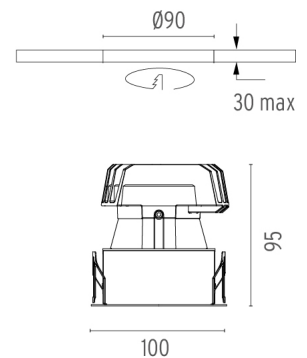

Light Sniper Fixed Square Dali Version . Accessories

Optical

08.8041.68

Elliptical light distribution lens

Elliptical light distribution lens in 4mm thick tempered glass.

● 08.8412.14

Honeycomb

"Honeycomb" anti-glare grid made of aluminium cells.

Light Sniper Fixed Square Dali Version

designed by FLOS Architectural

High-performance embedded light fixture for LED light source. Remote 220-240V power supply included.

- 03.4995.06.DA - 537lm Chrome
- 03.4995.GL.DA - 537lm Gold
- 03.4995.14.DA - 537lm Matt black

Mounting

○ 08.8240.00B

Flush ceiling square frame accessory

08.8243.00

08.8243.00.5U

08.8243.00.1U

Ceiling protector accessory.

08.8250.00

Concrete installation can.

CERTIFICATIONS