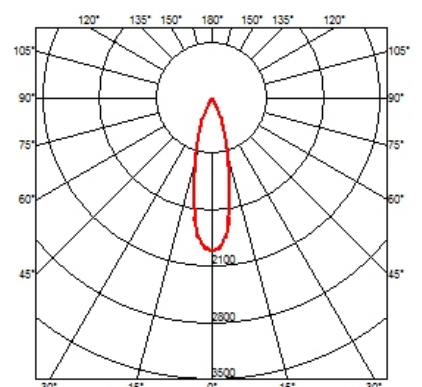

CERTIFICATIONS